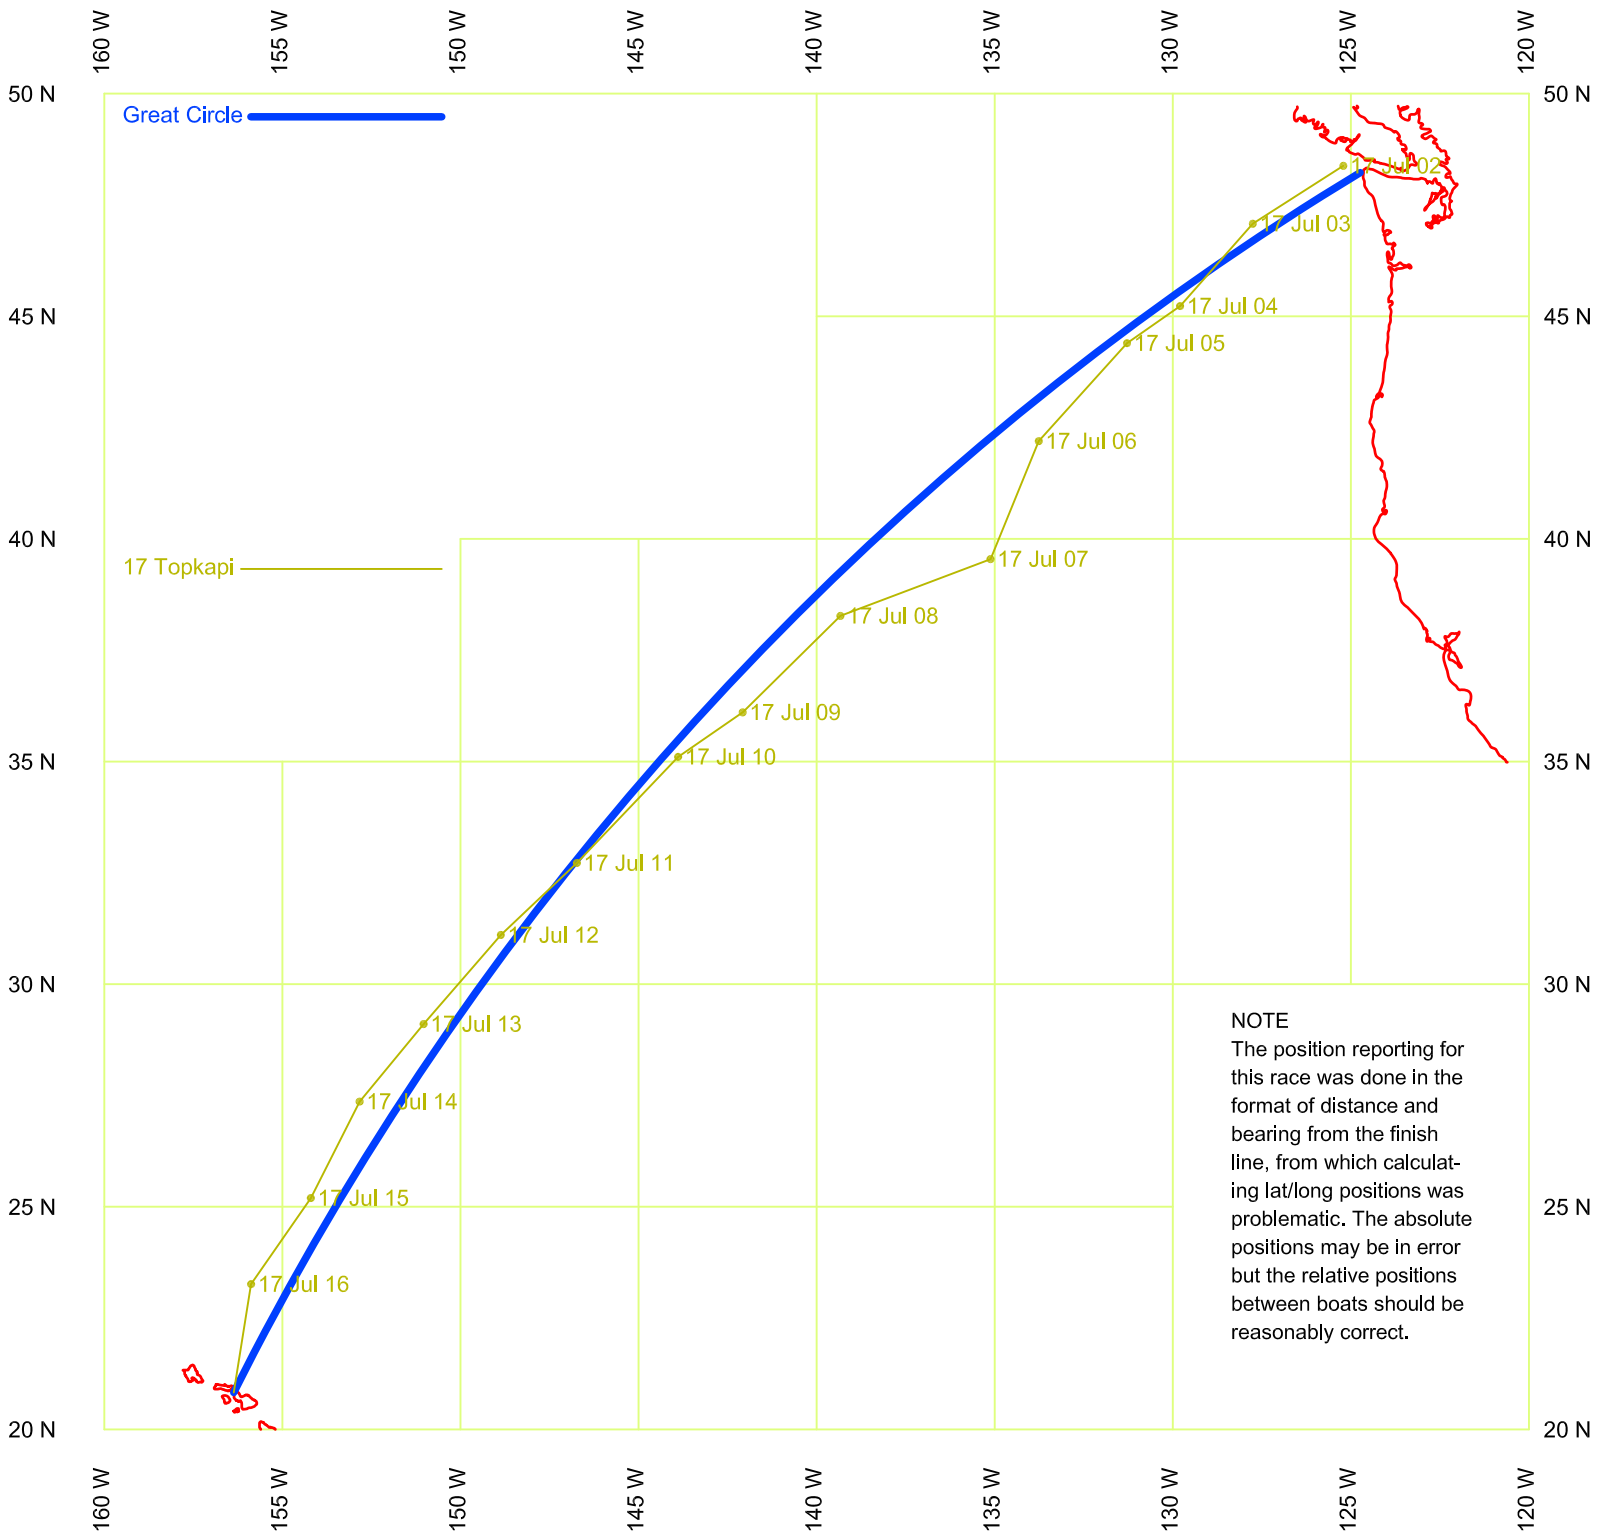

VIC-MAUI 1978