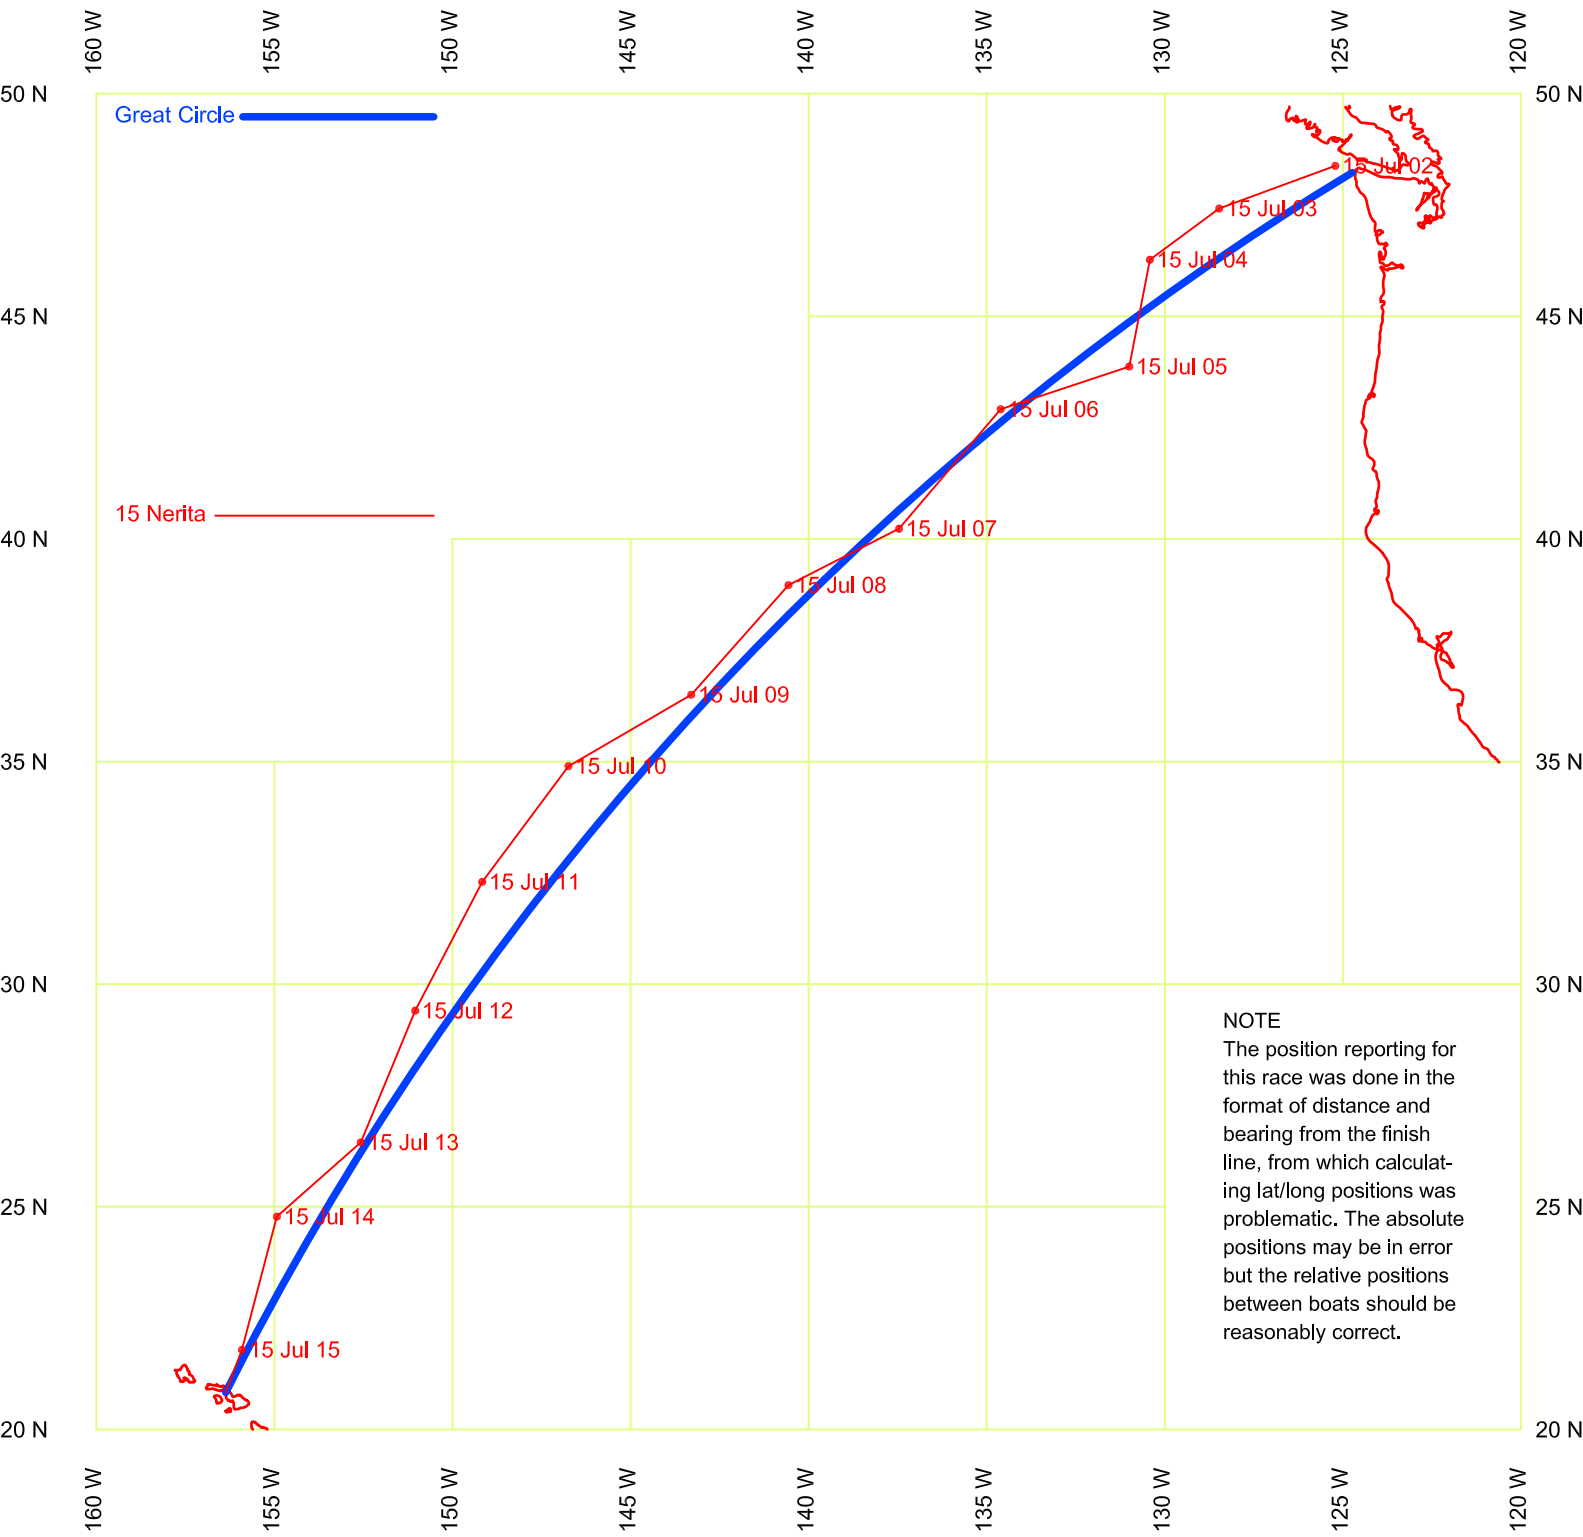

VIC-MAUI 1978