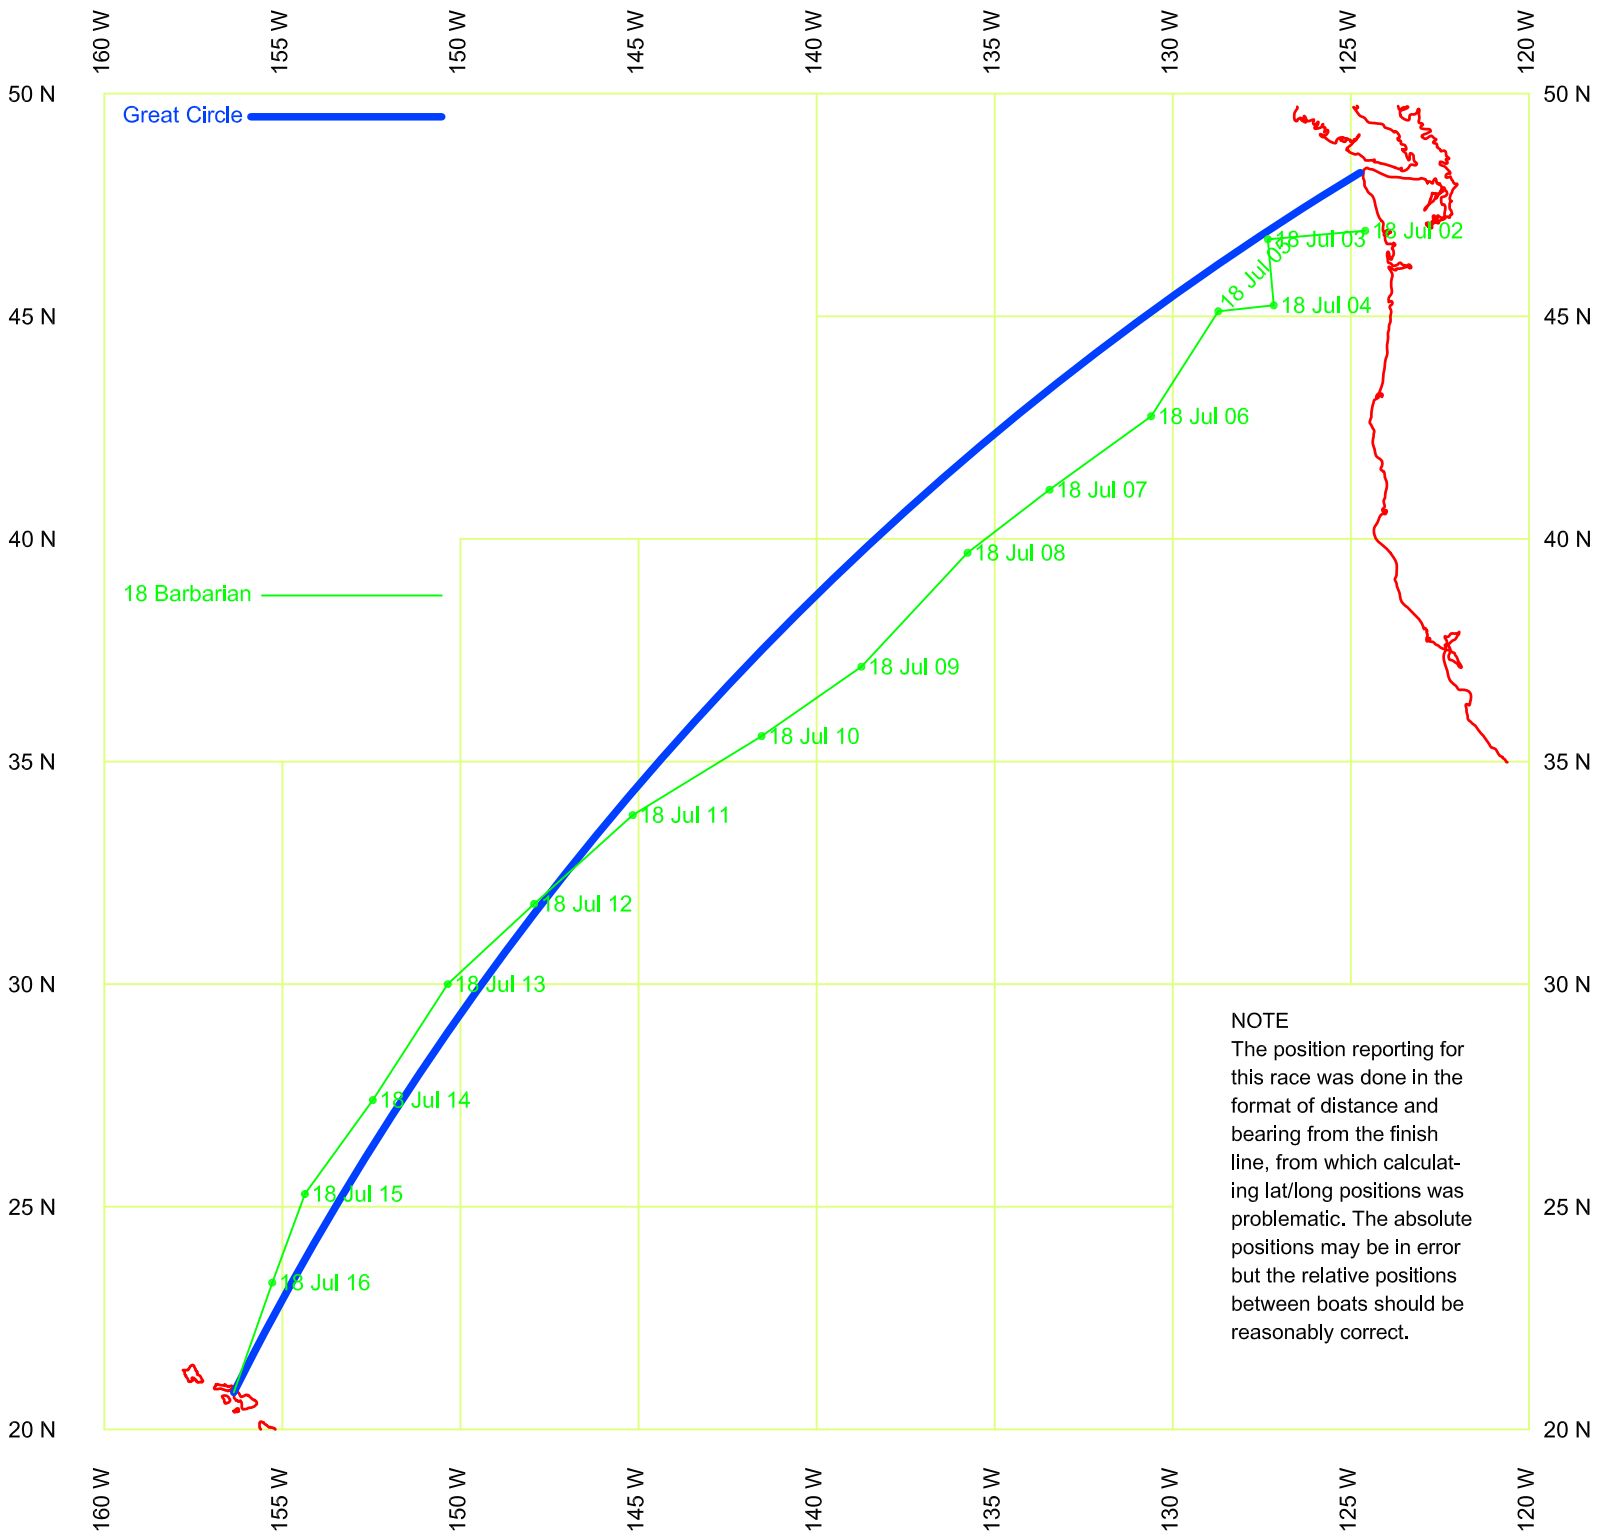

VIC-MAUI 1978