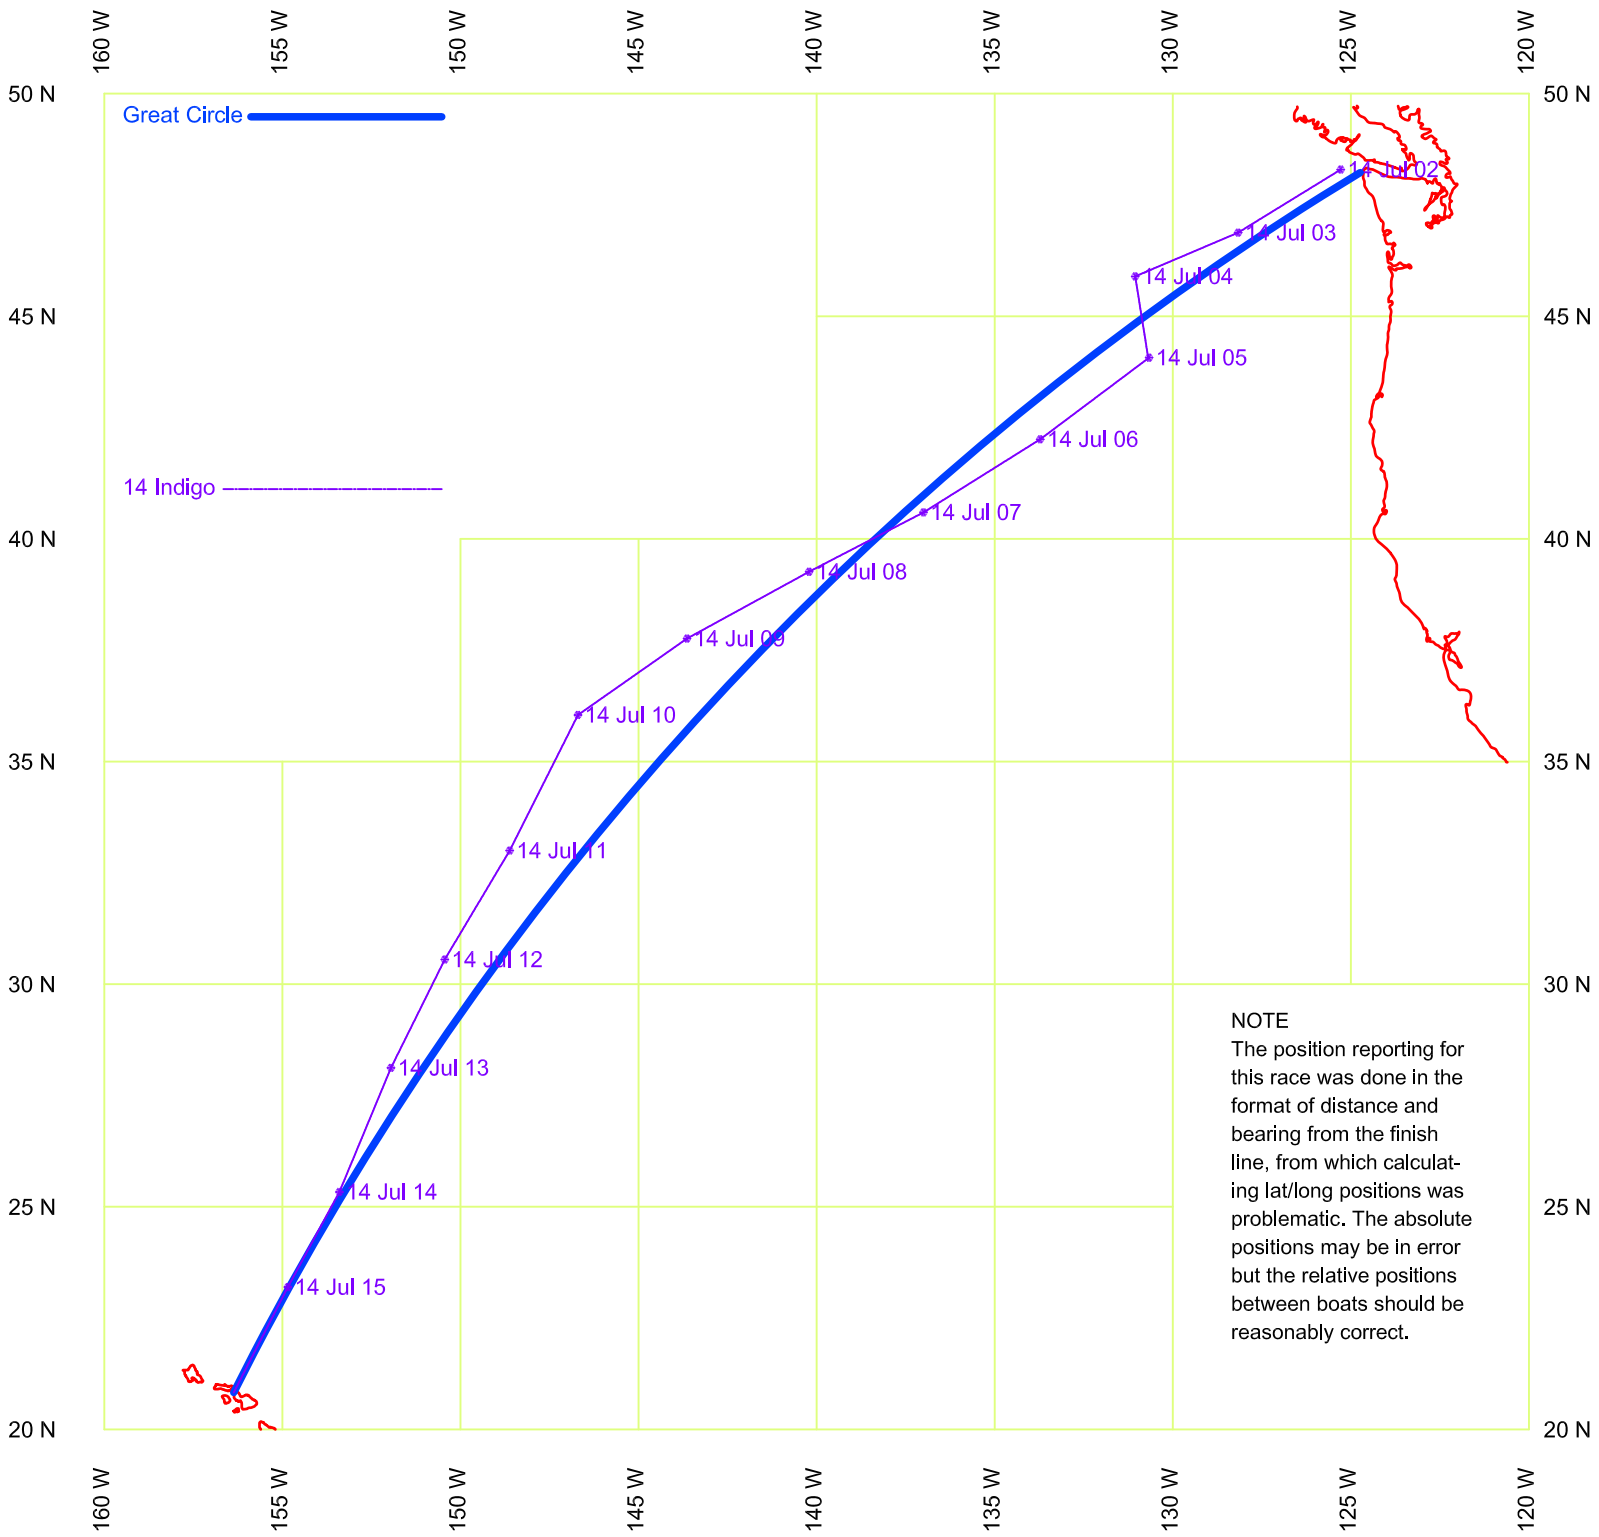

VIC-MAUI 1978