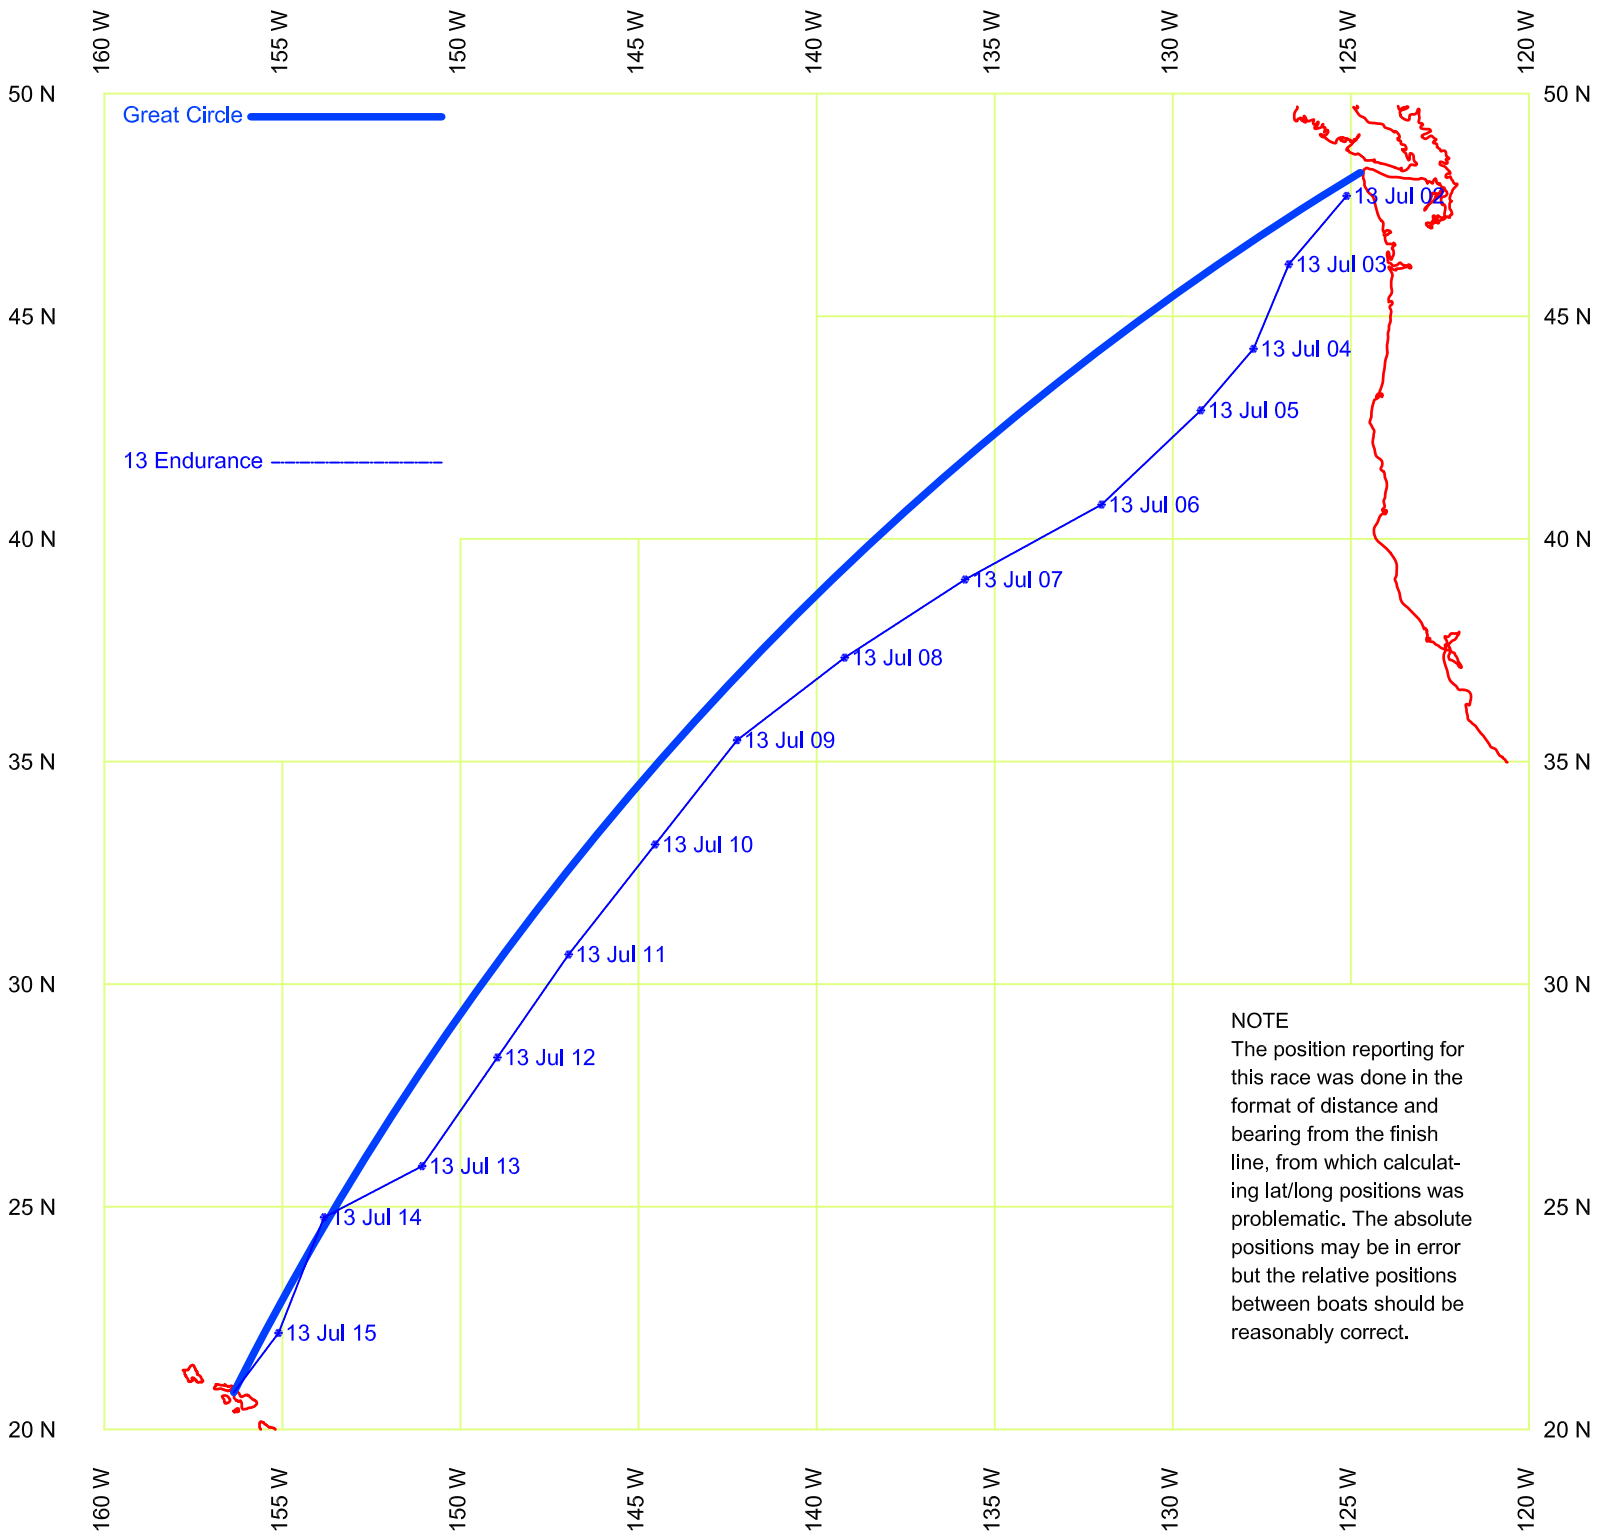

VIC-MAUI 1978