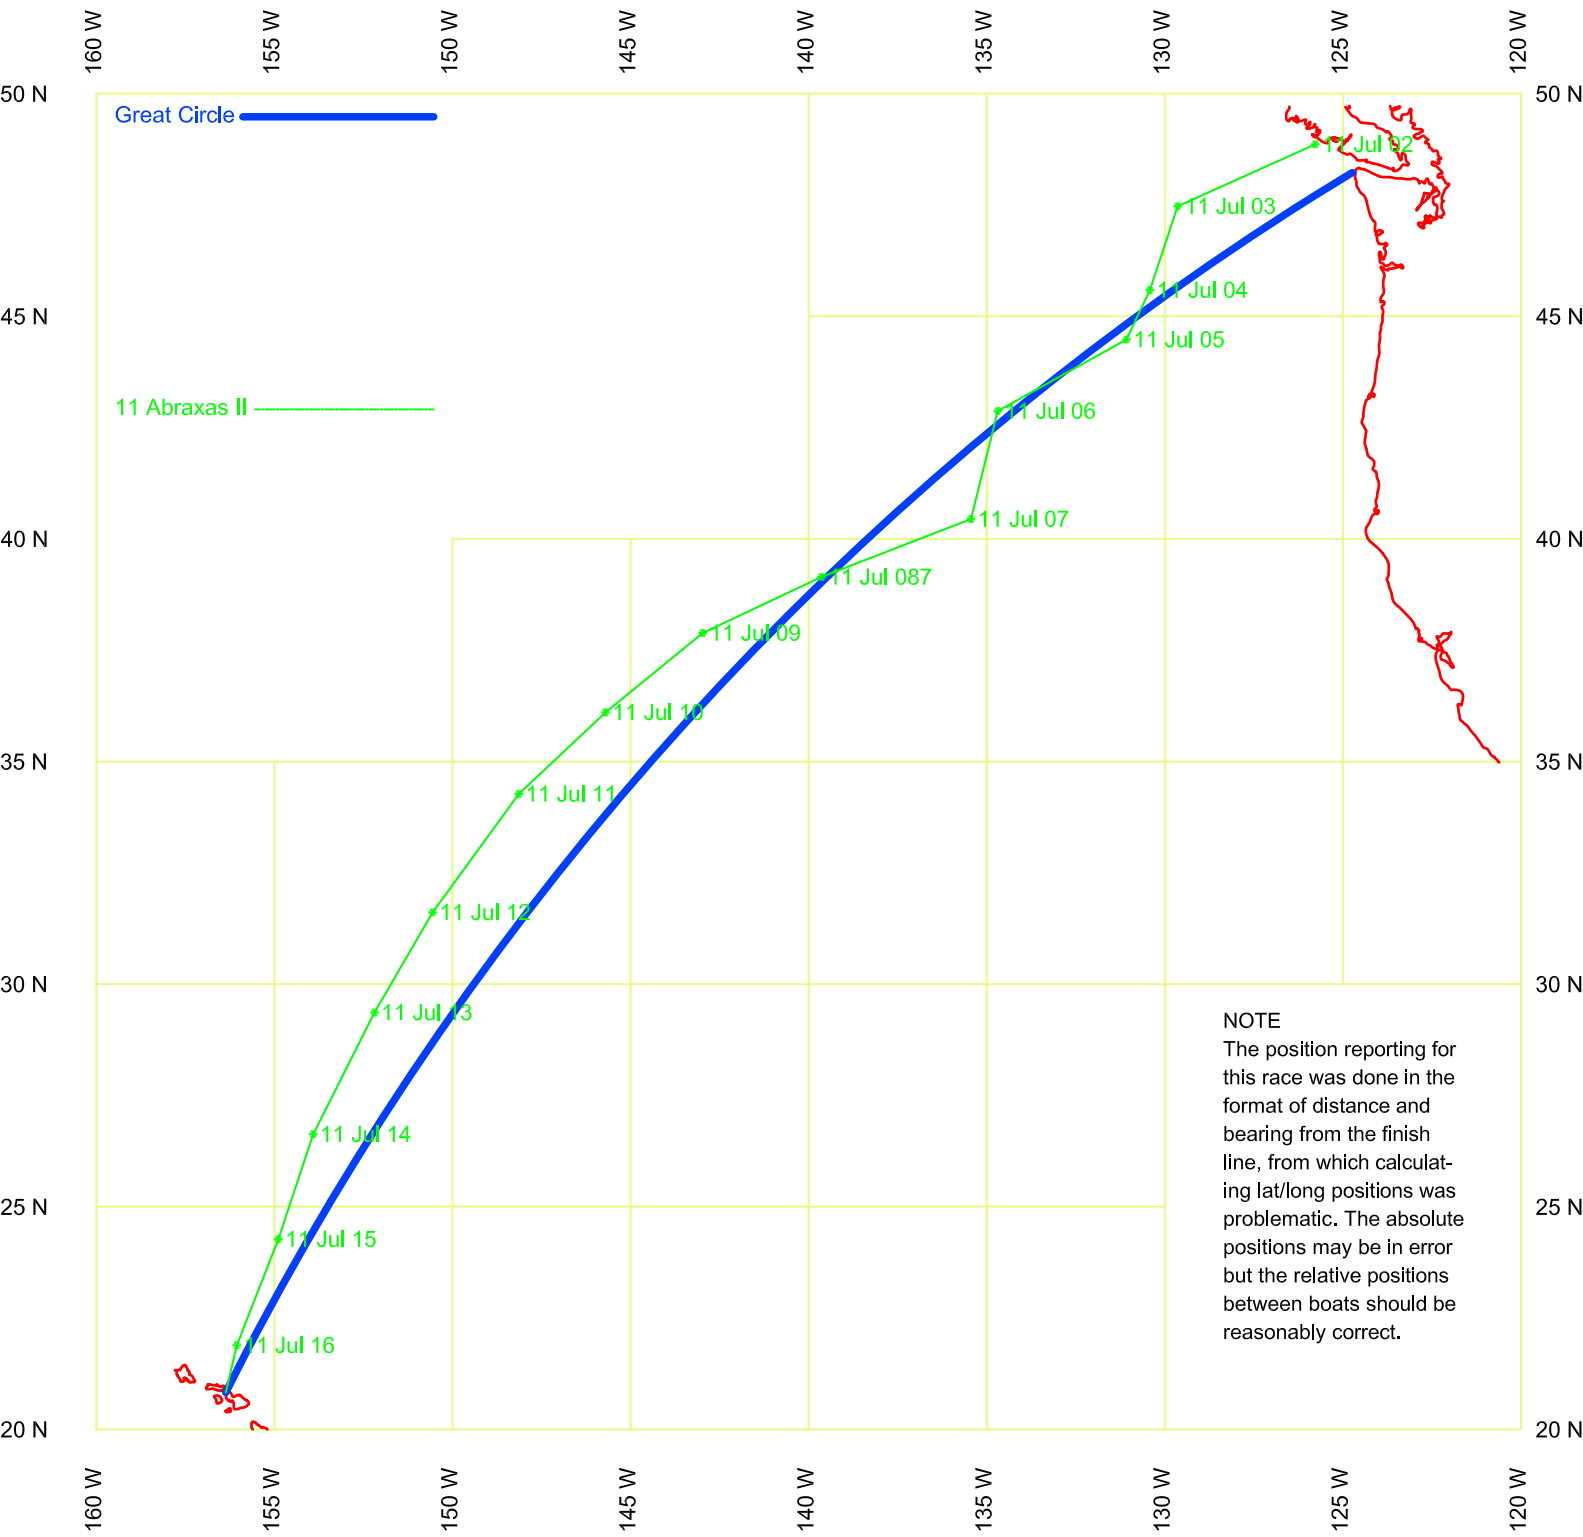

VIC-MAUI 1978

NOTE
The position reporting for this race was done in the format of distance and bearing from the finish line, from which calculating lat/long positions was problematic. The absolute positions may be in error but the relative positions between boats should be reasonably correct.