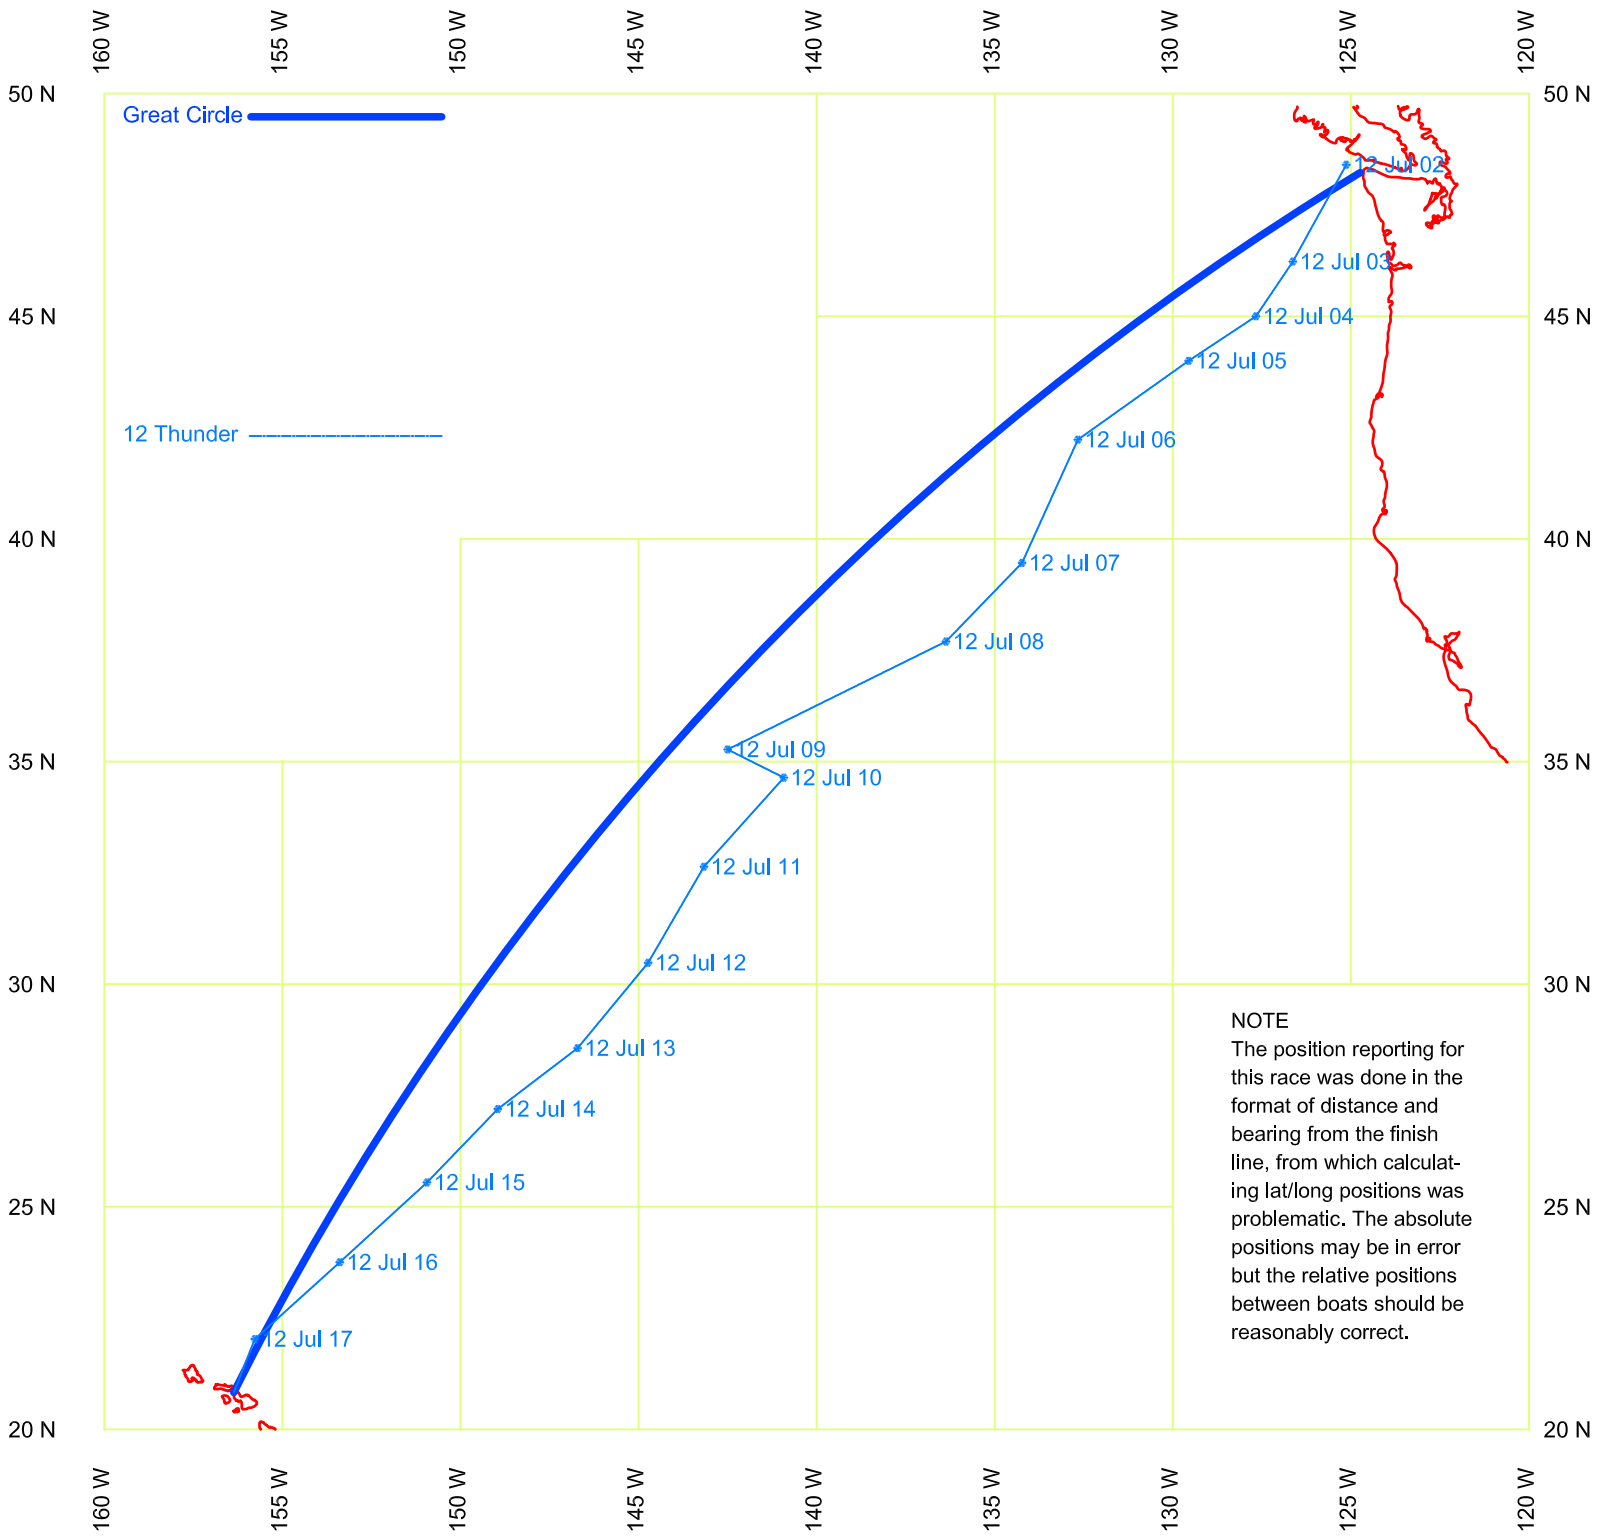

VIC-MAUI 1978