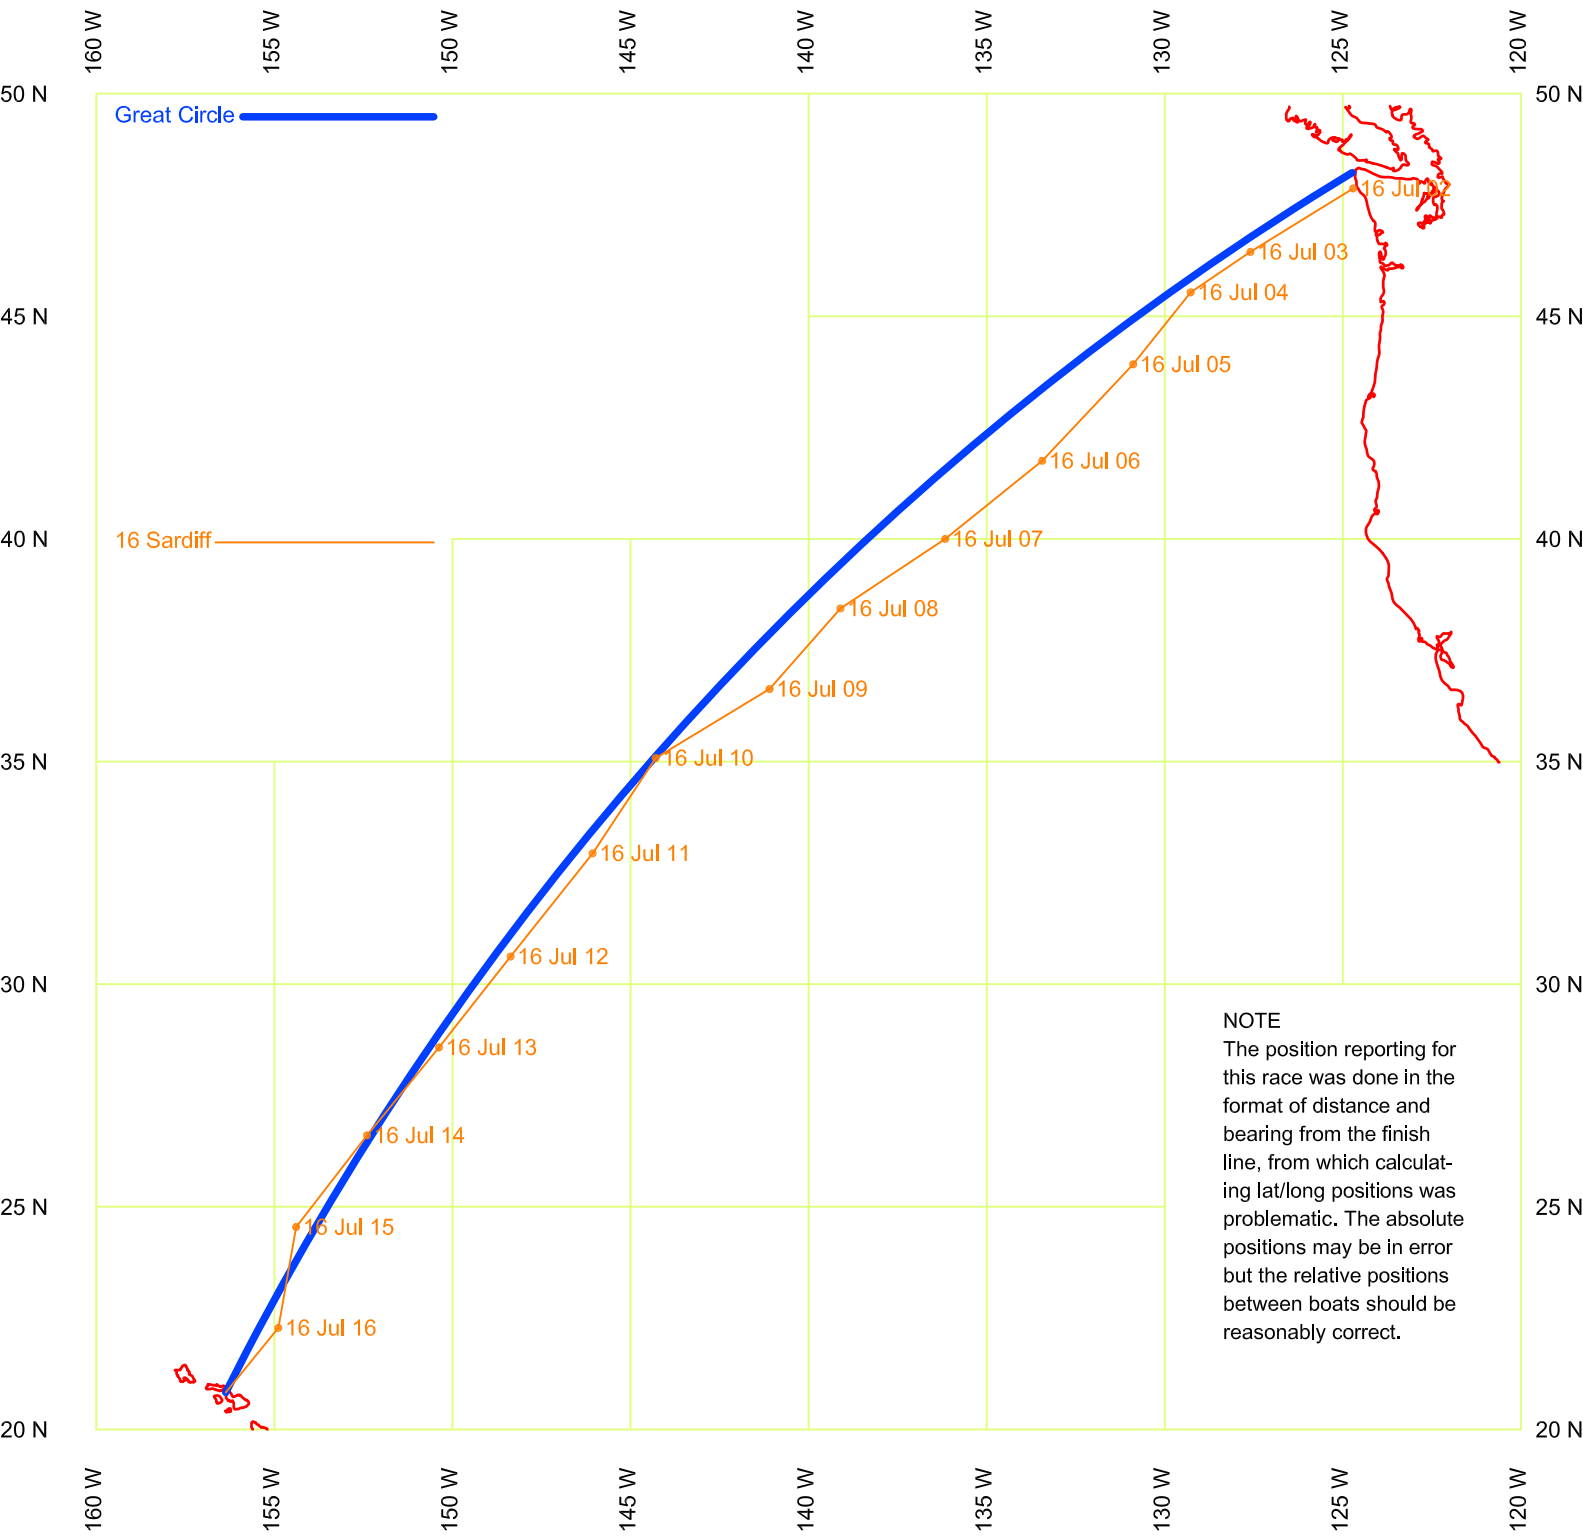

VIC-MAUI 1978