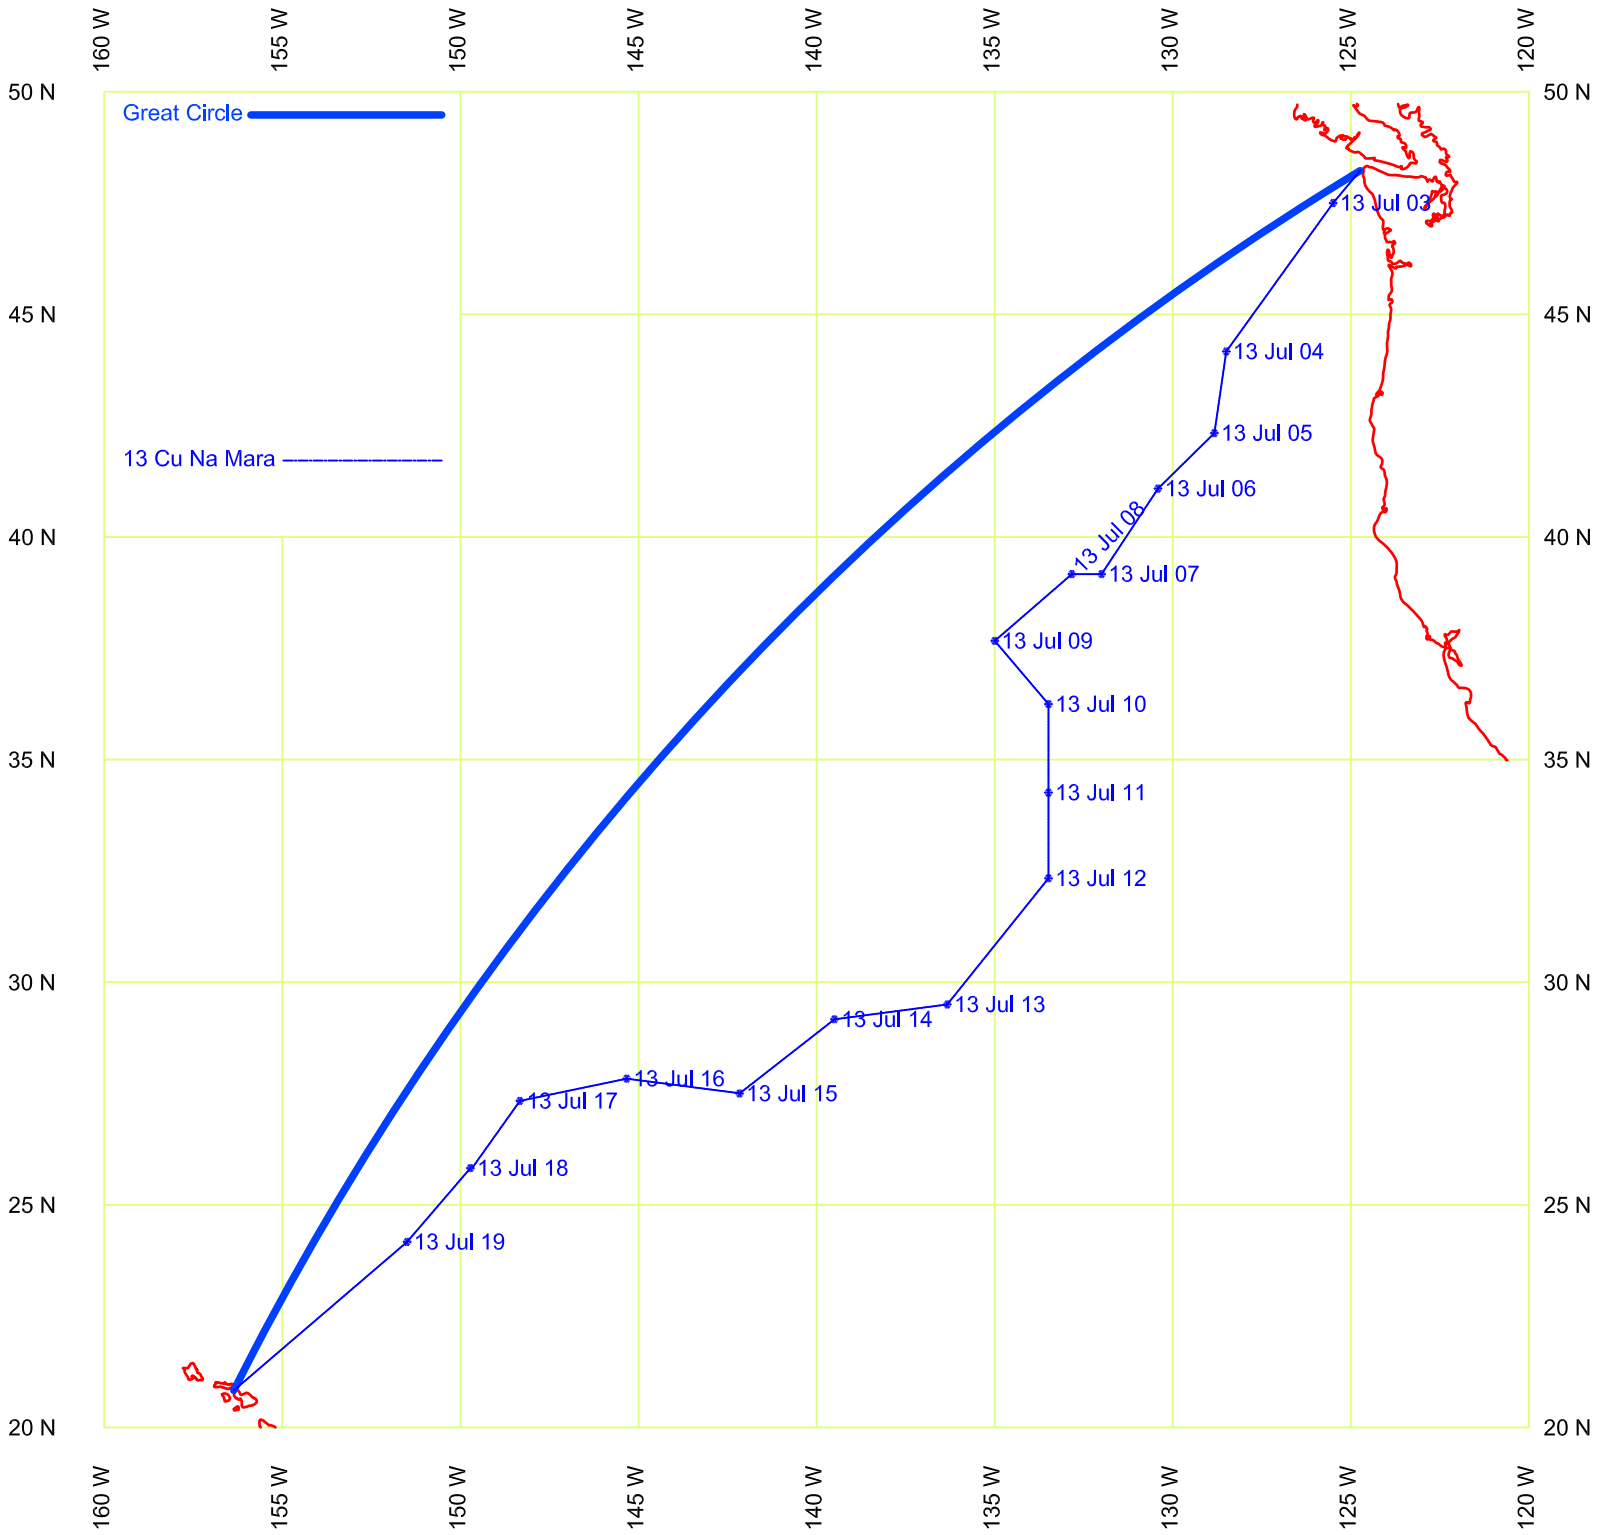

VIC-MAUI 1968 — ALL BOATS