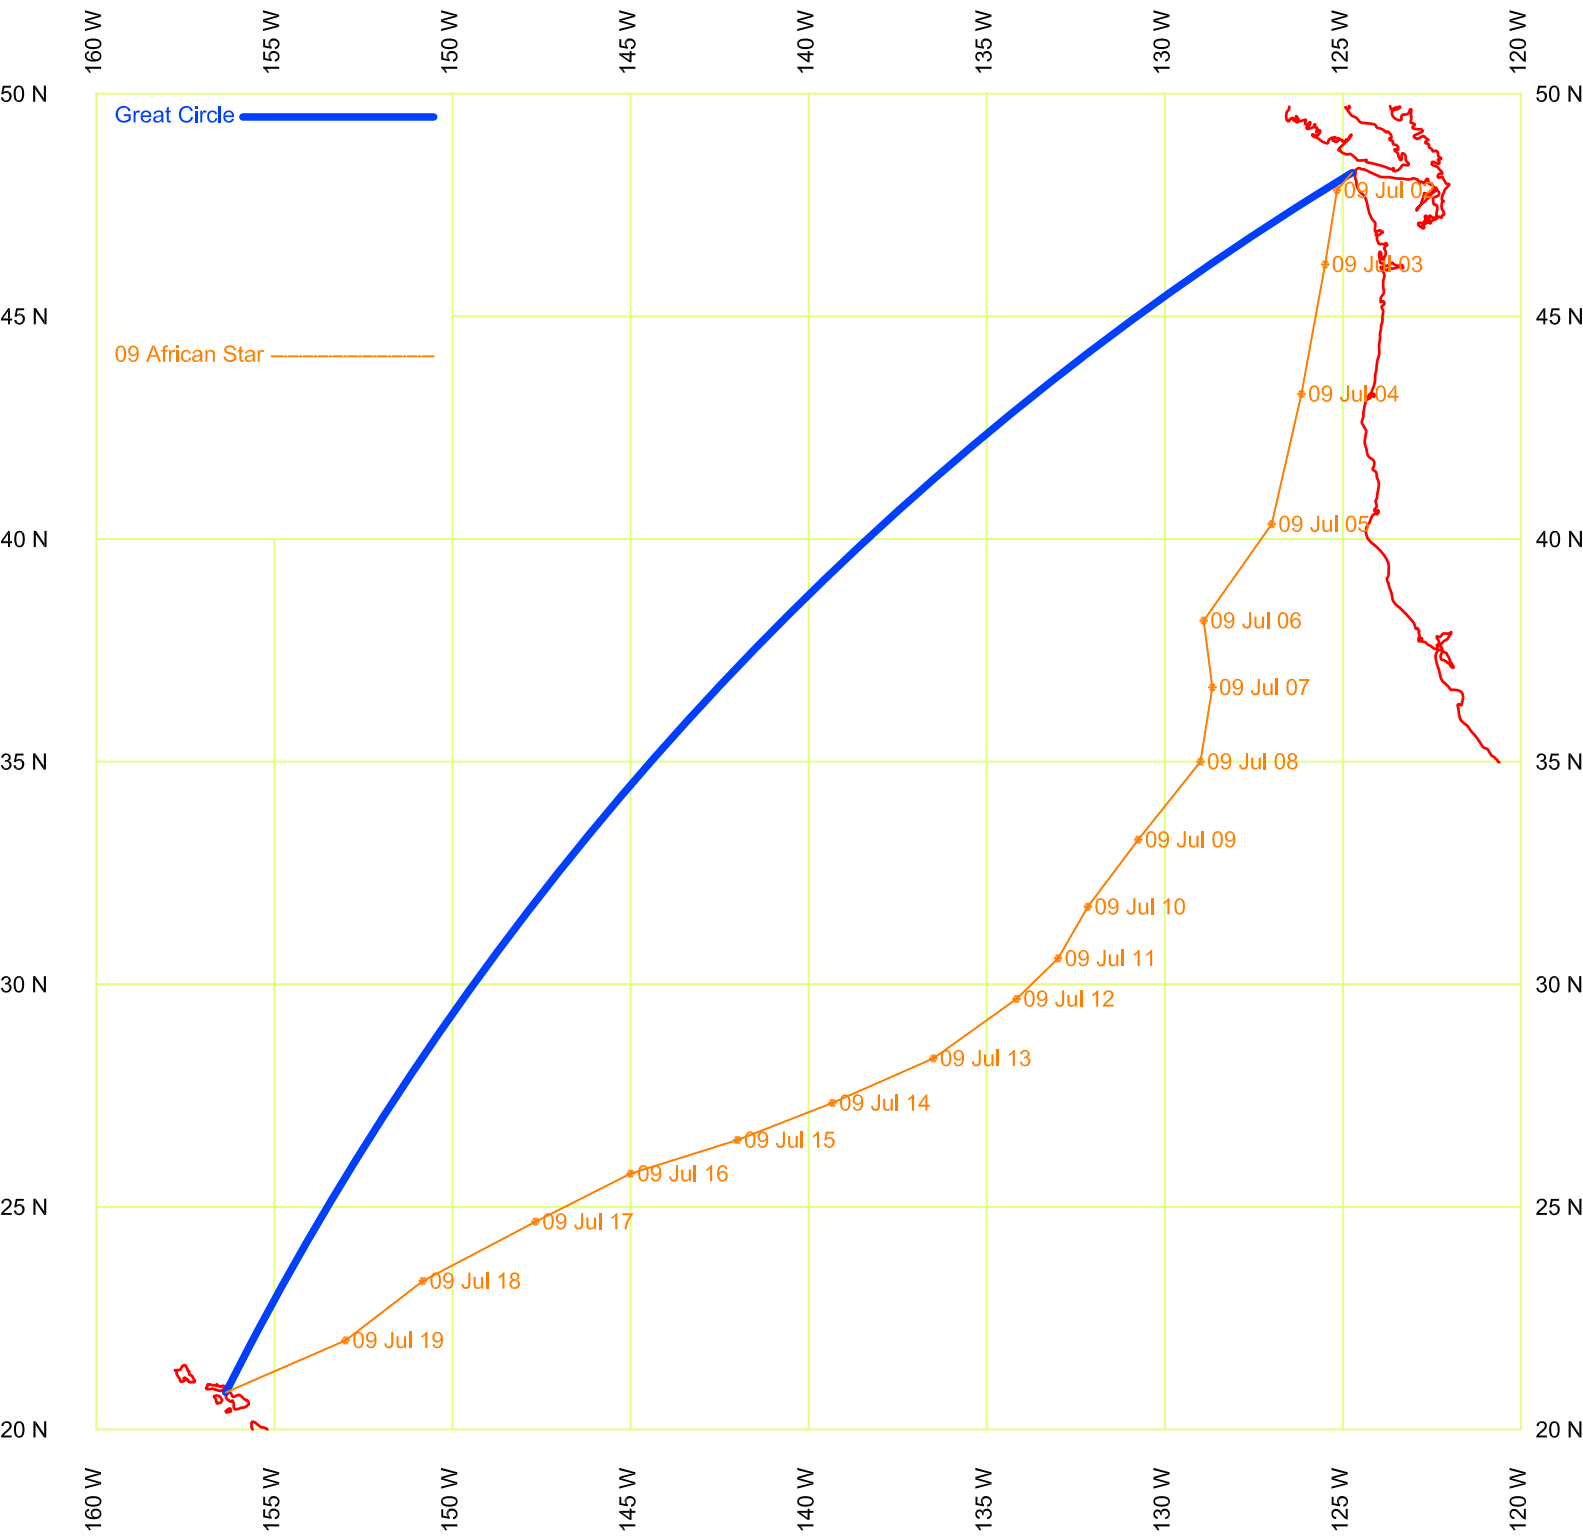

VIC-MAUI 1968 — ALL BOATS