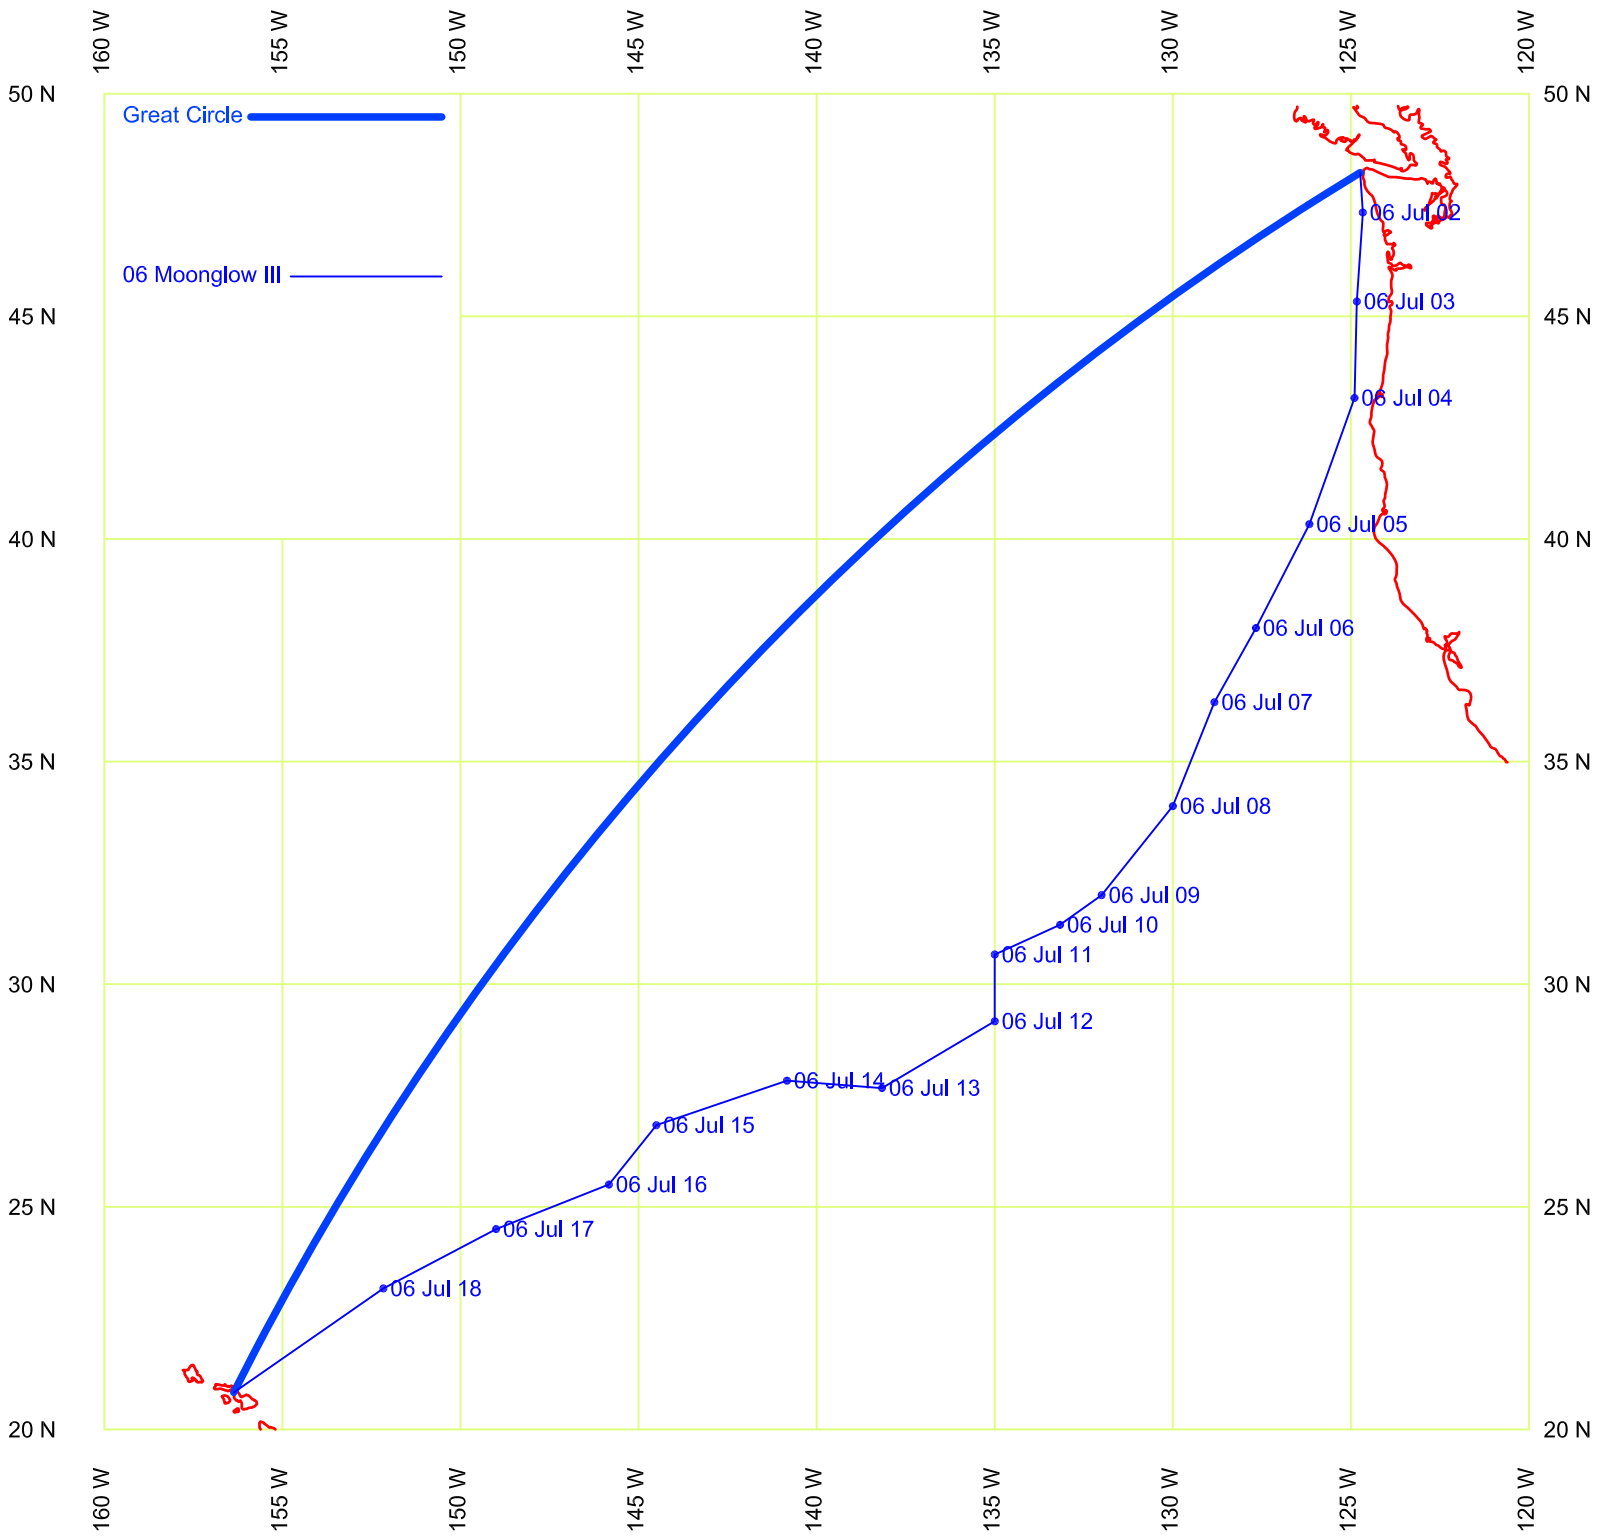

VIC-MAUI 1968 — ALL BOATS