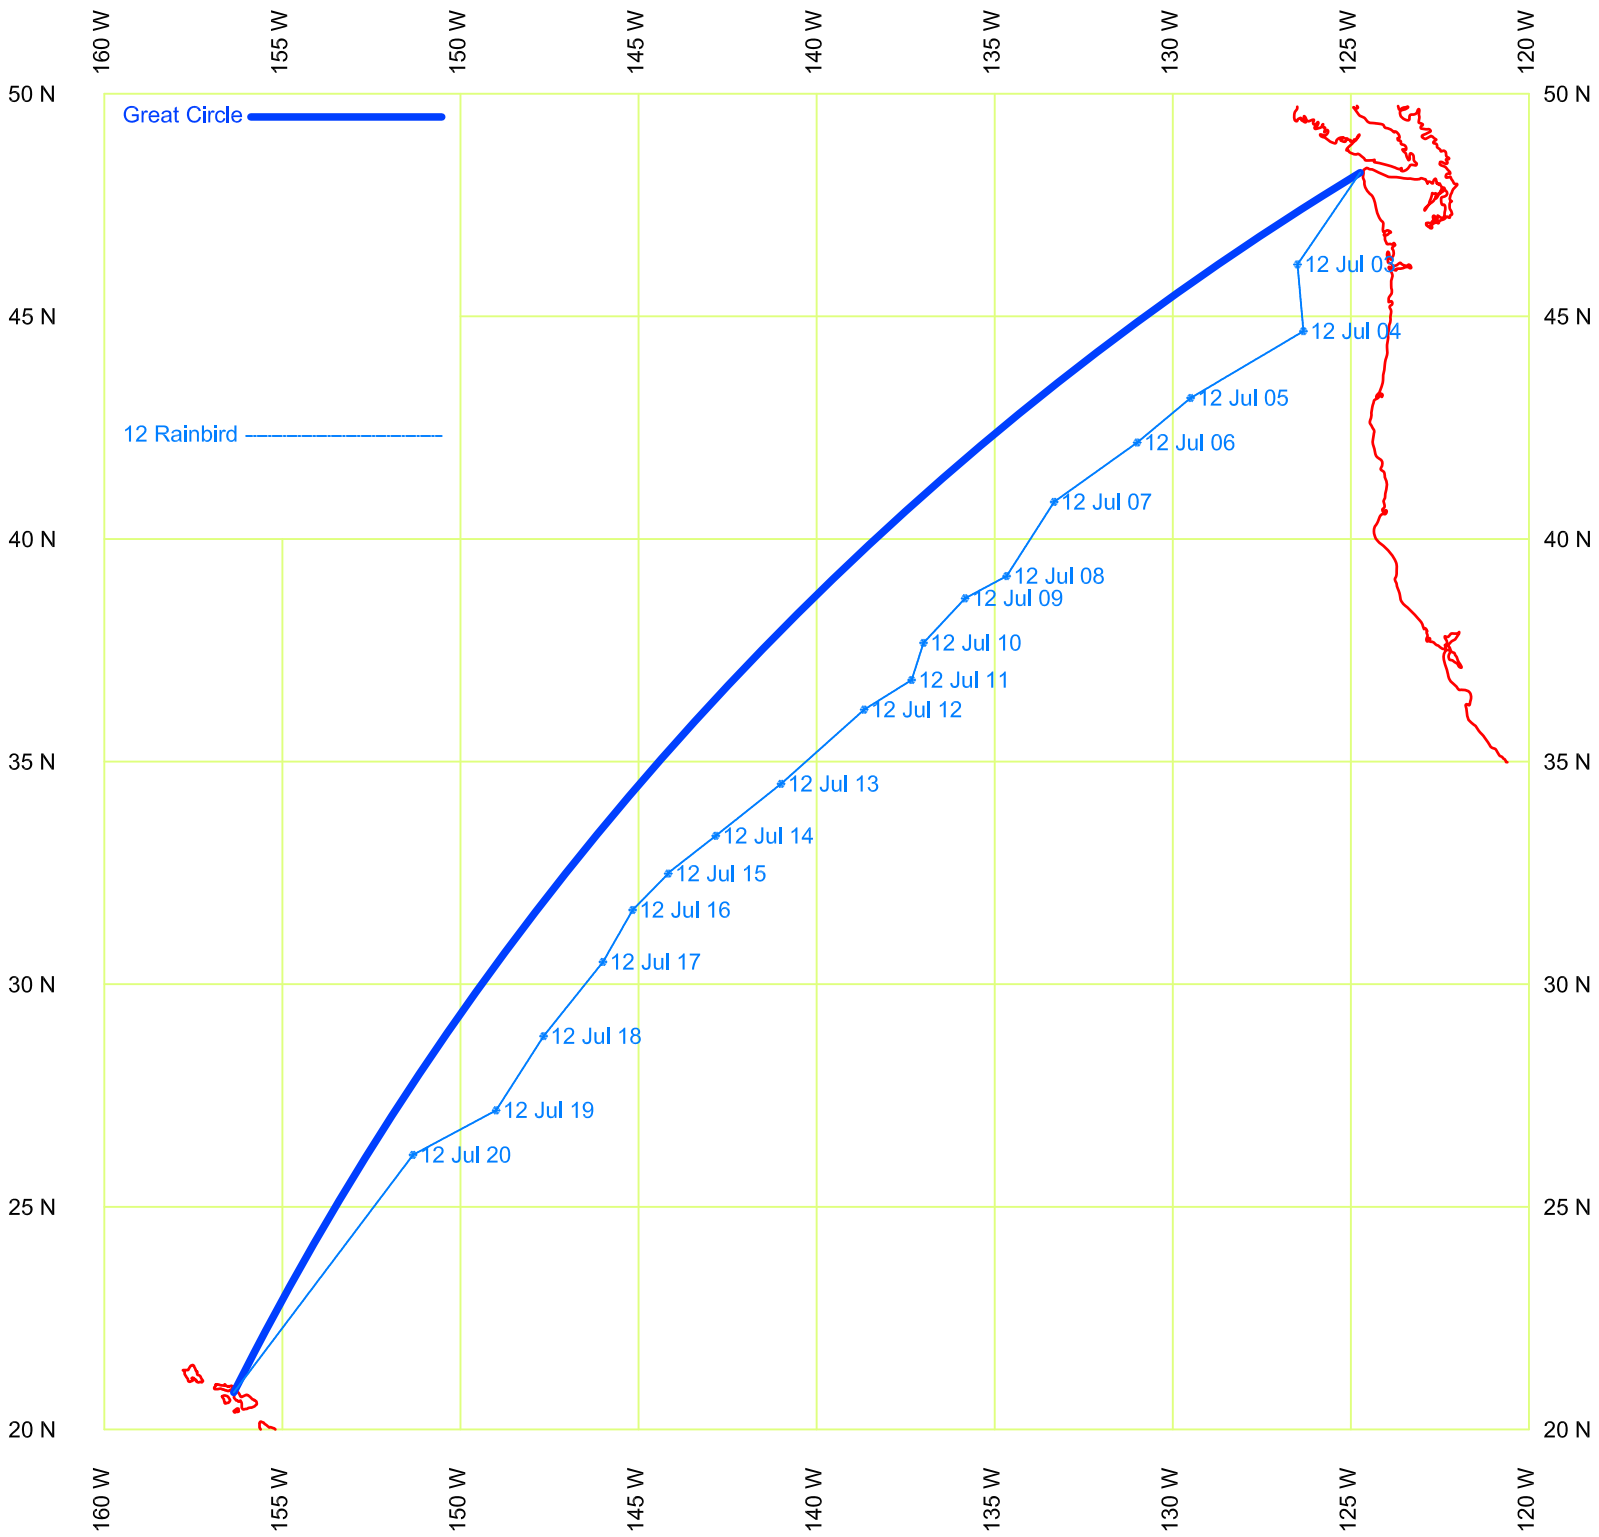

VIC-MAUI 1968 — ALL BOATS