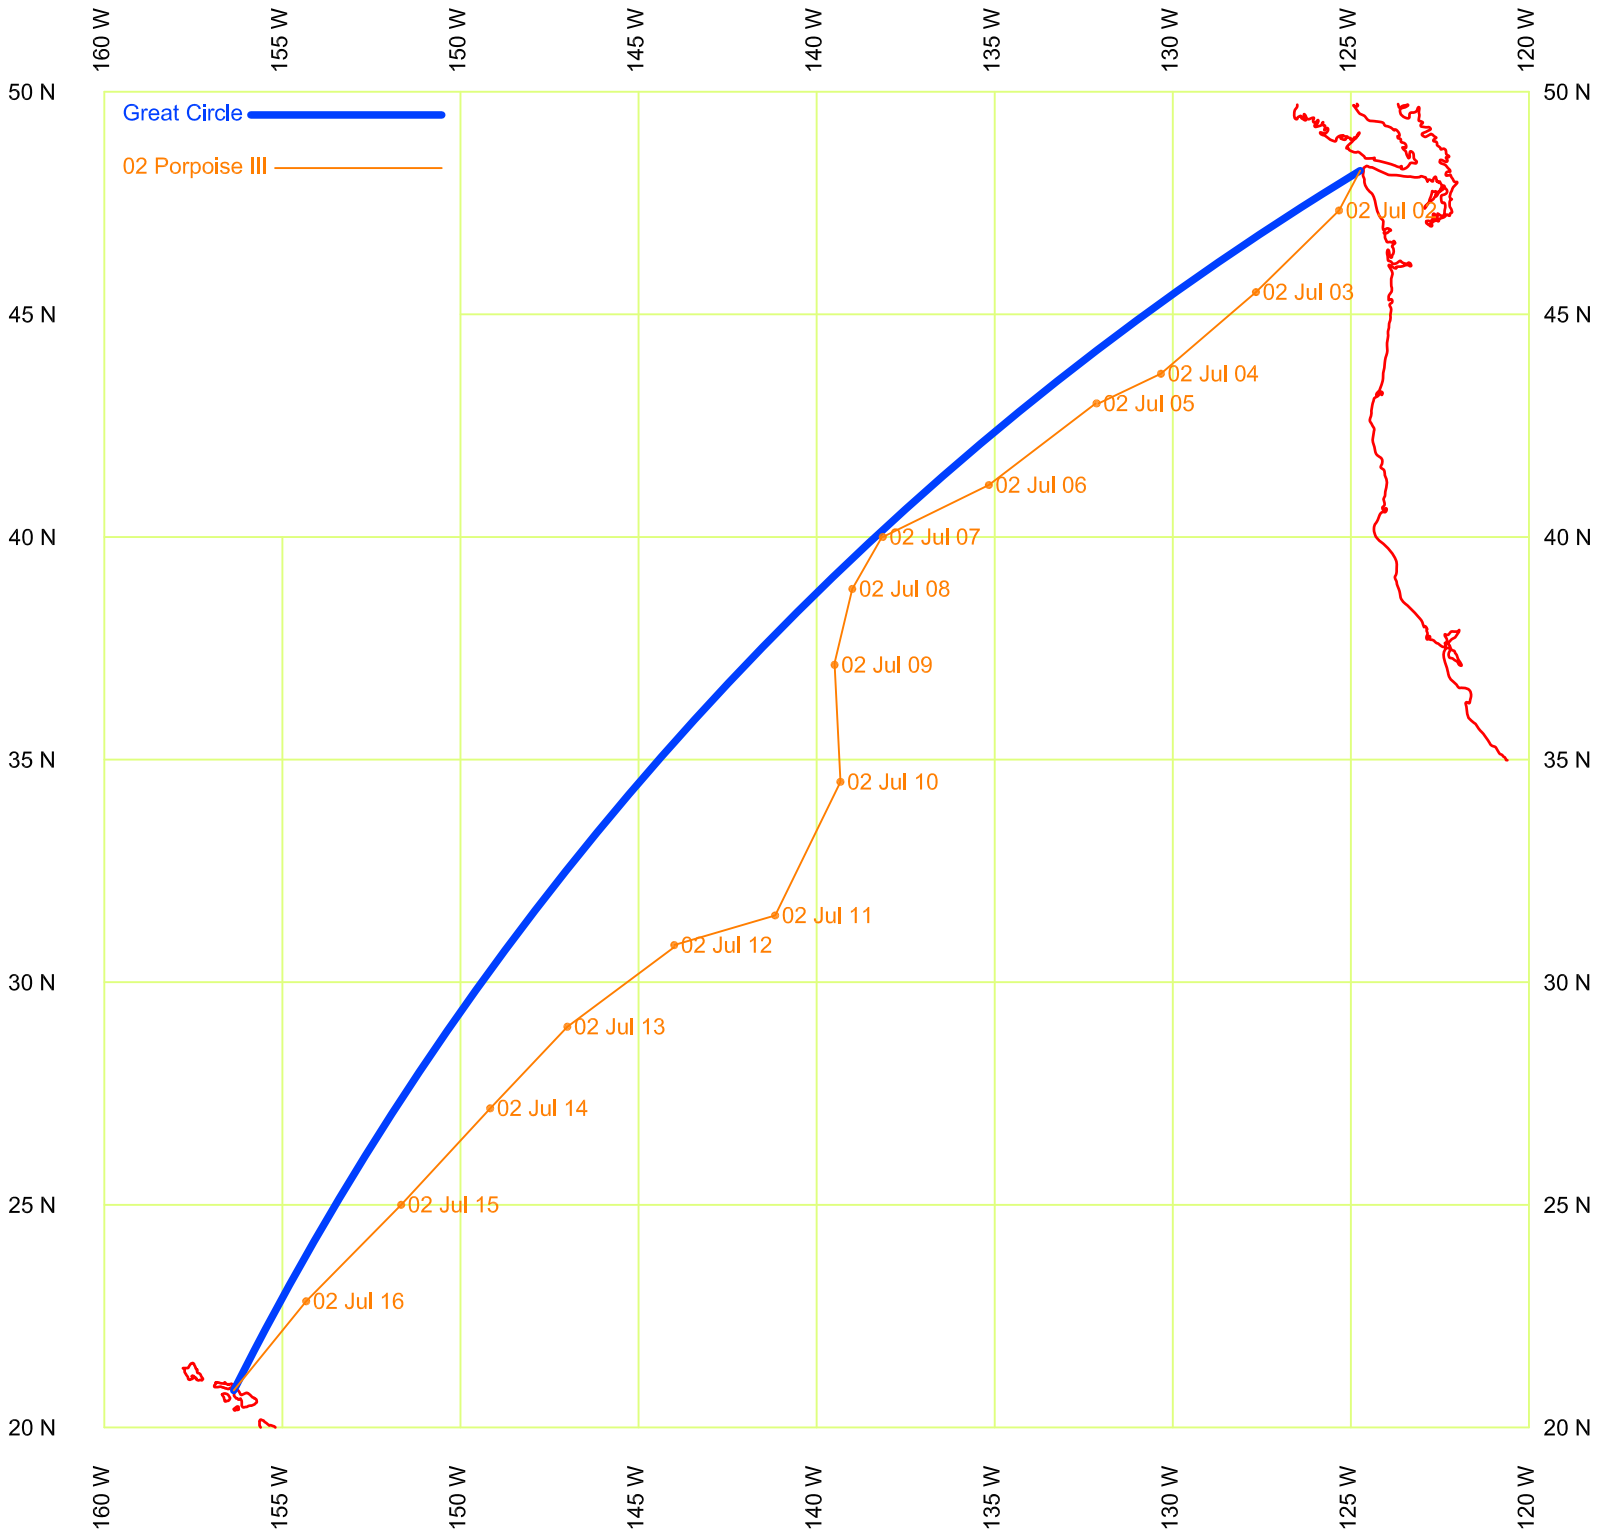

VIC-MAUI 1968 — ALL BOATS