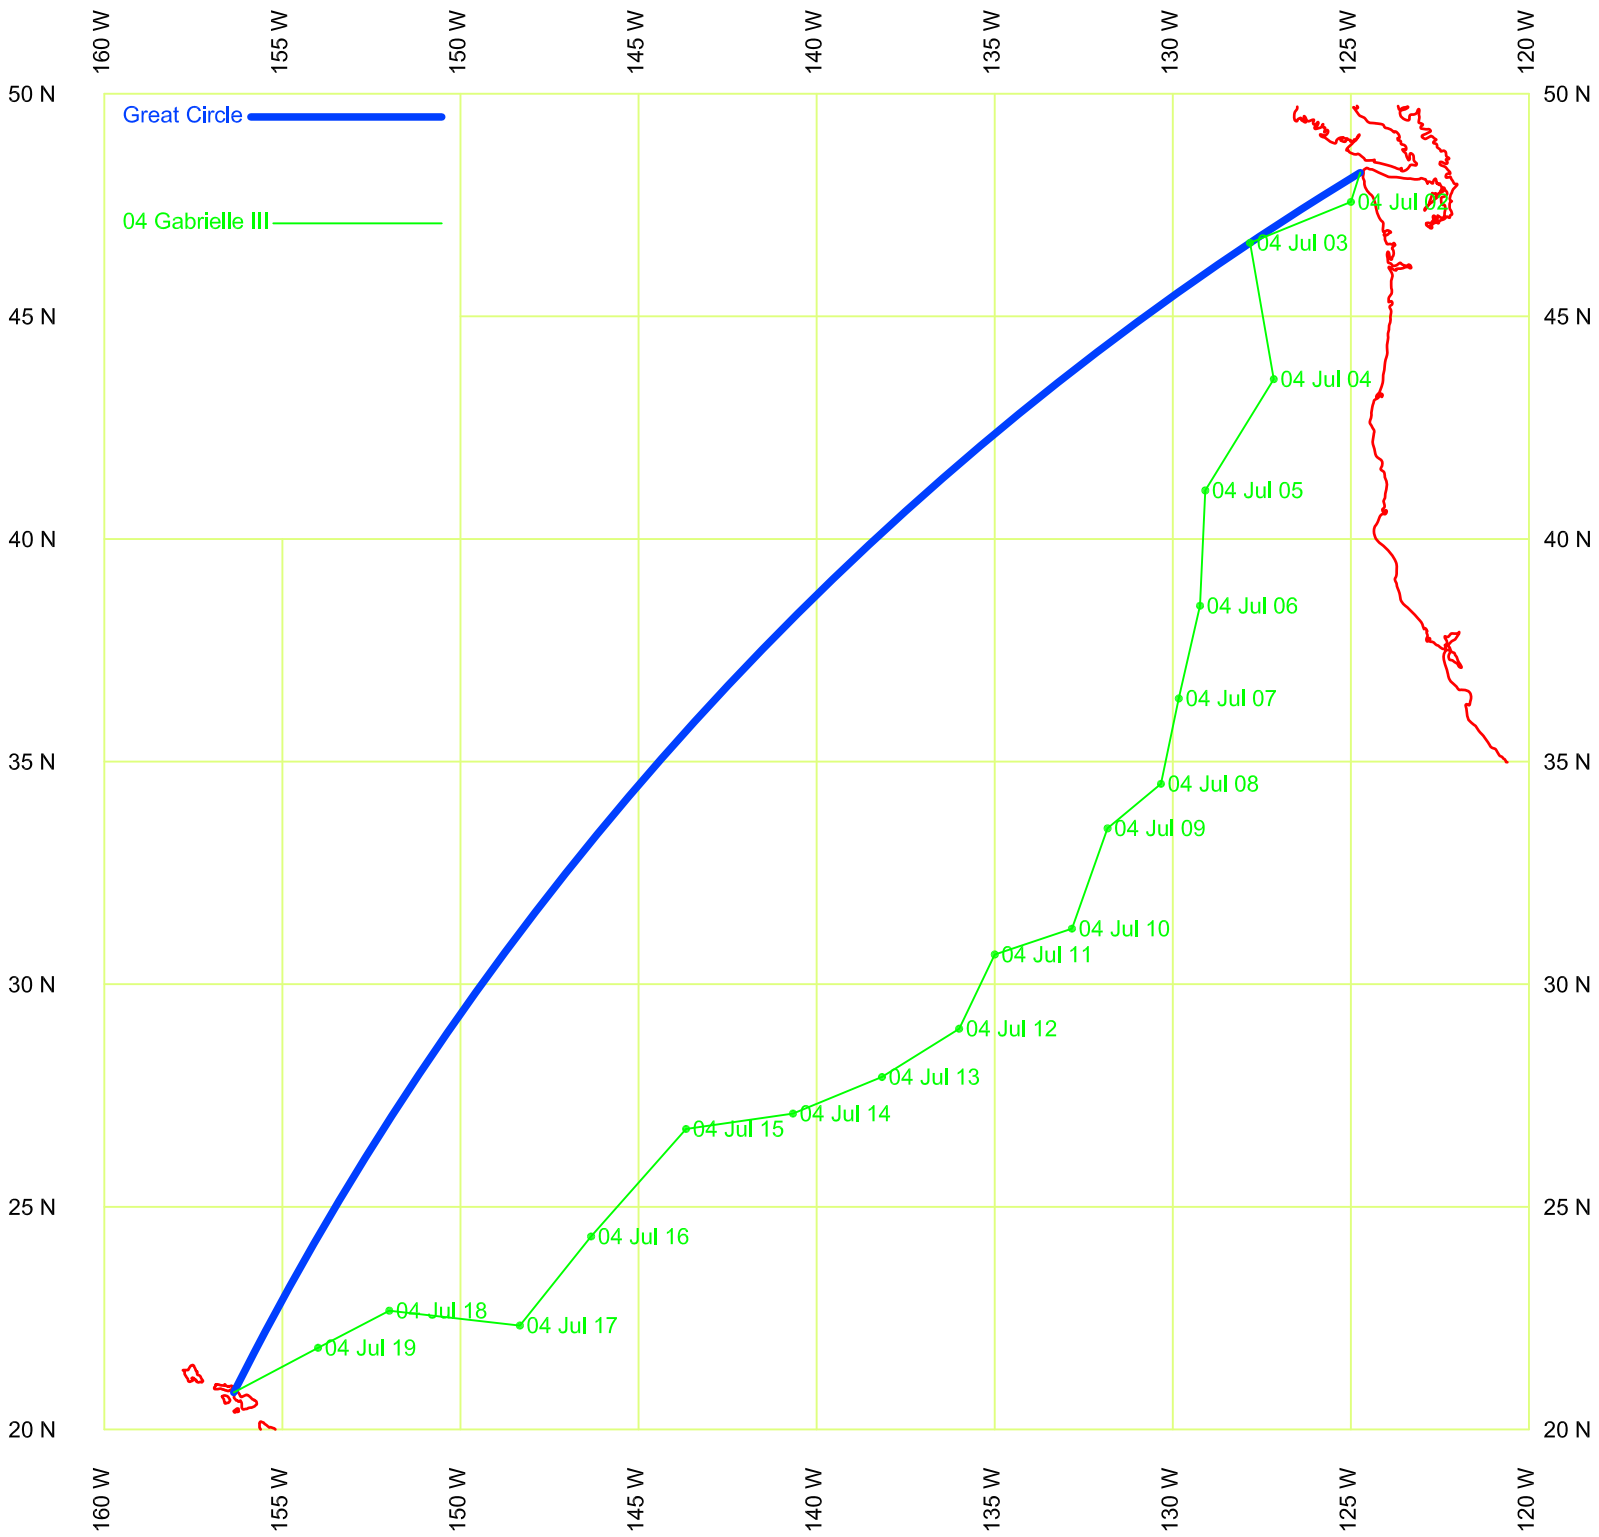

VIC-MAUI 1968 — ALL BOATS