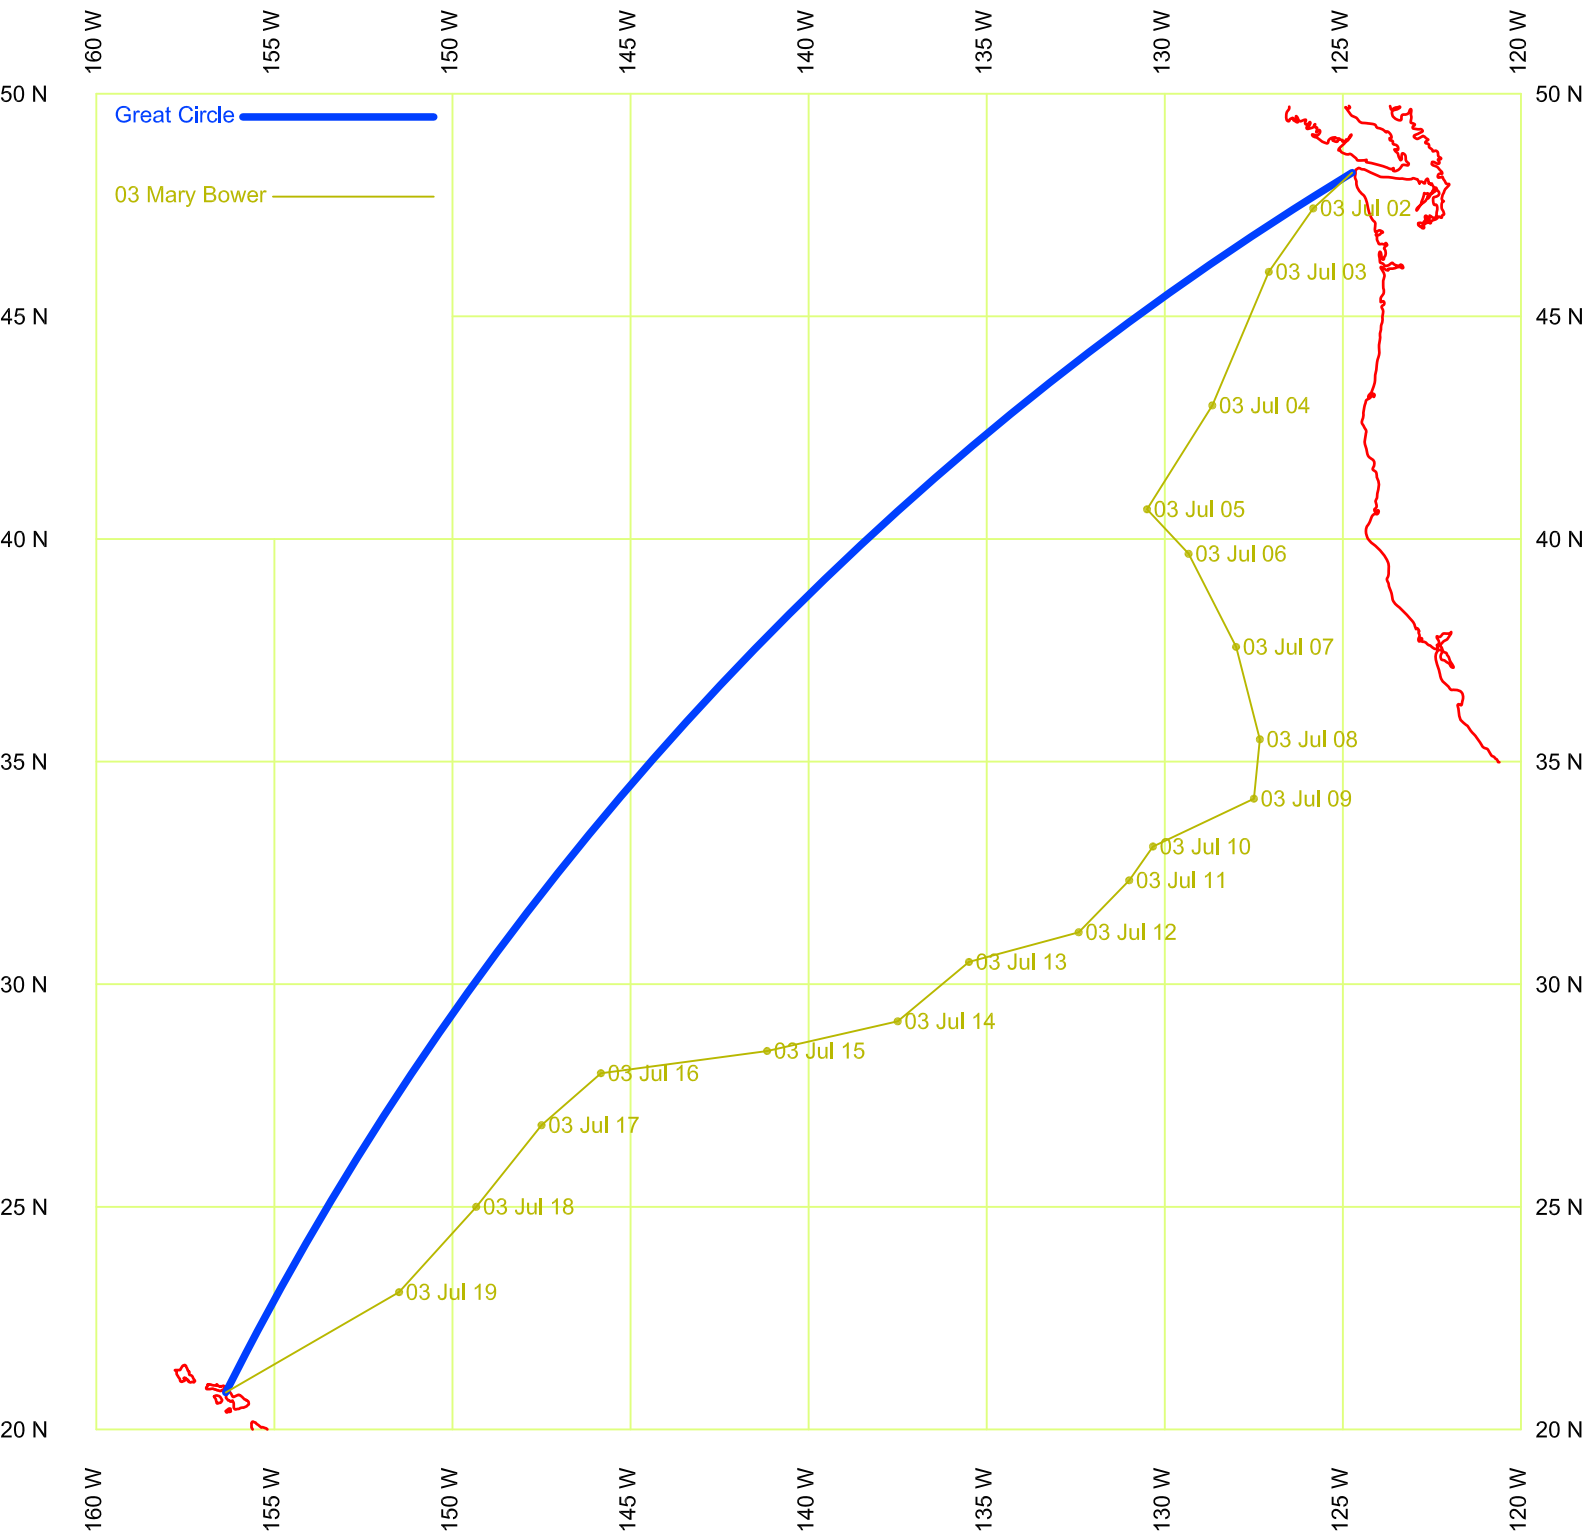

VIC-MAUI 1968 — ALL BOATS