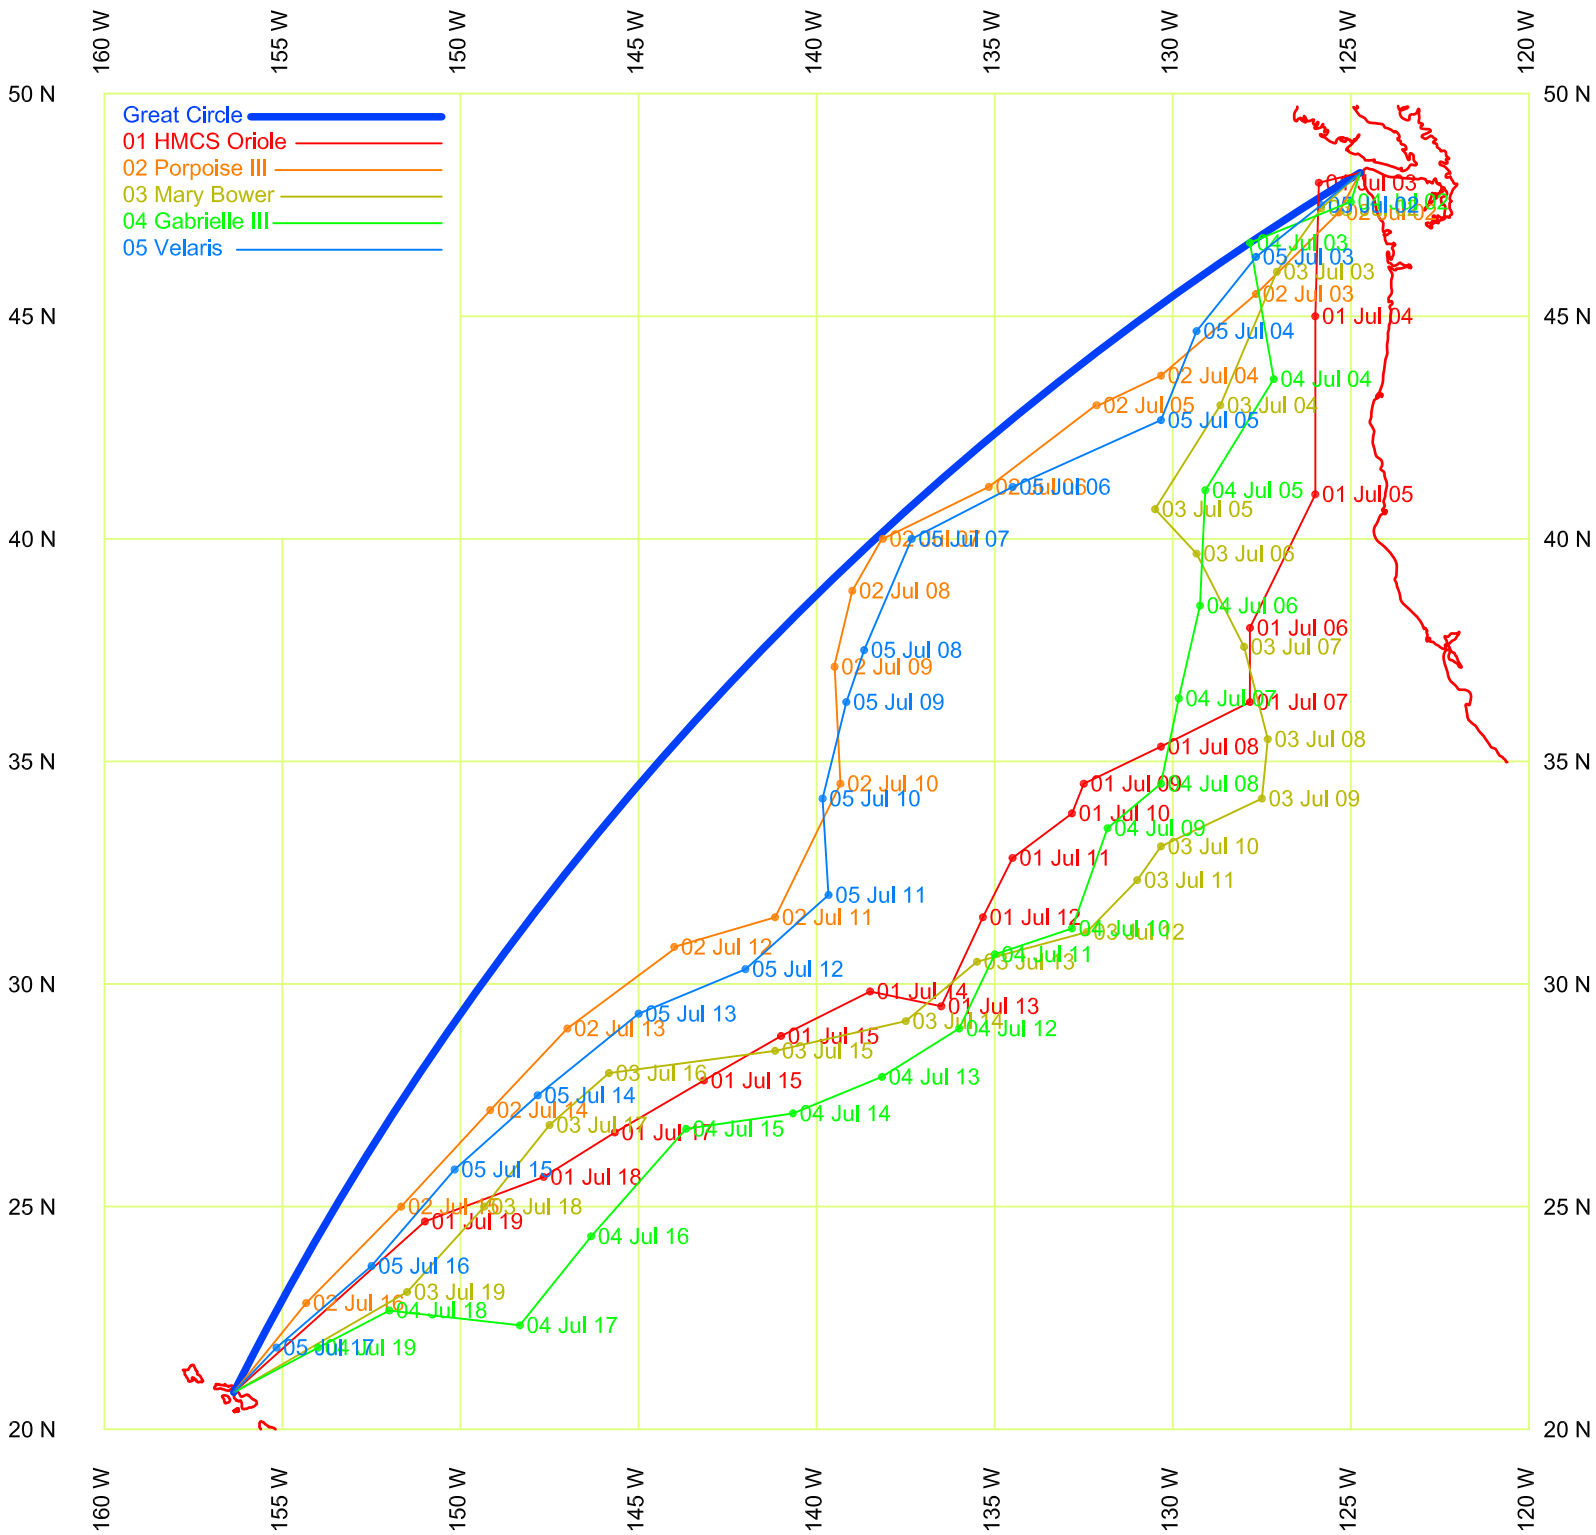

VIC-MAUI 1968 — CCA Class 1