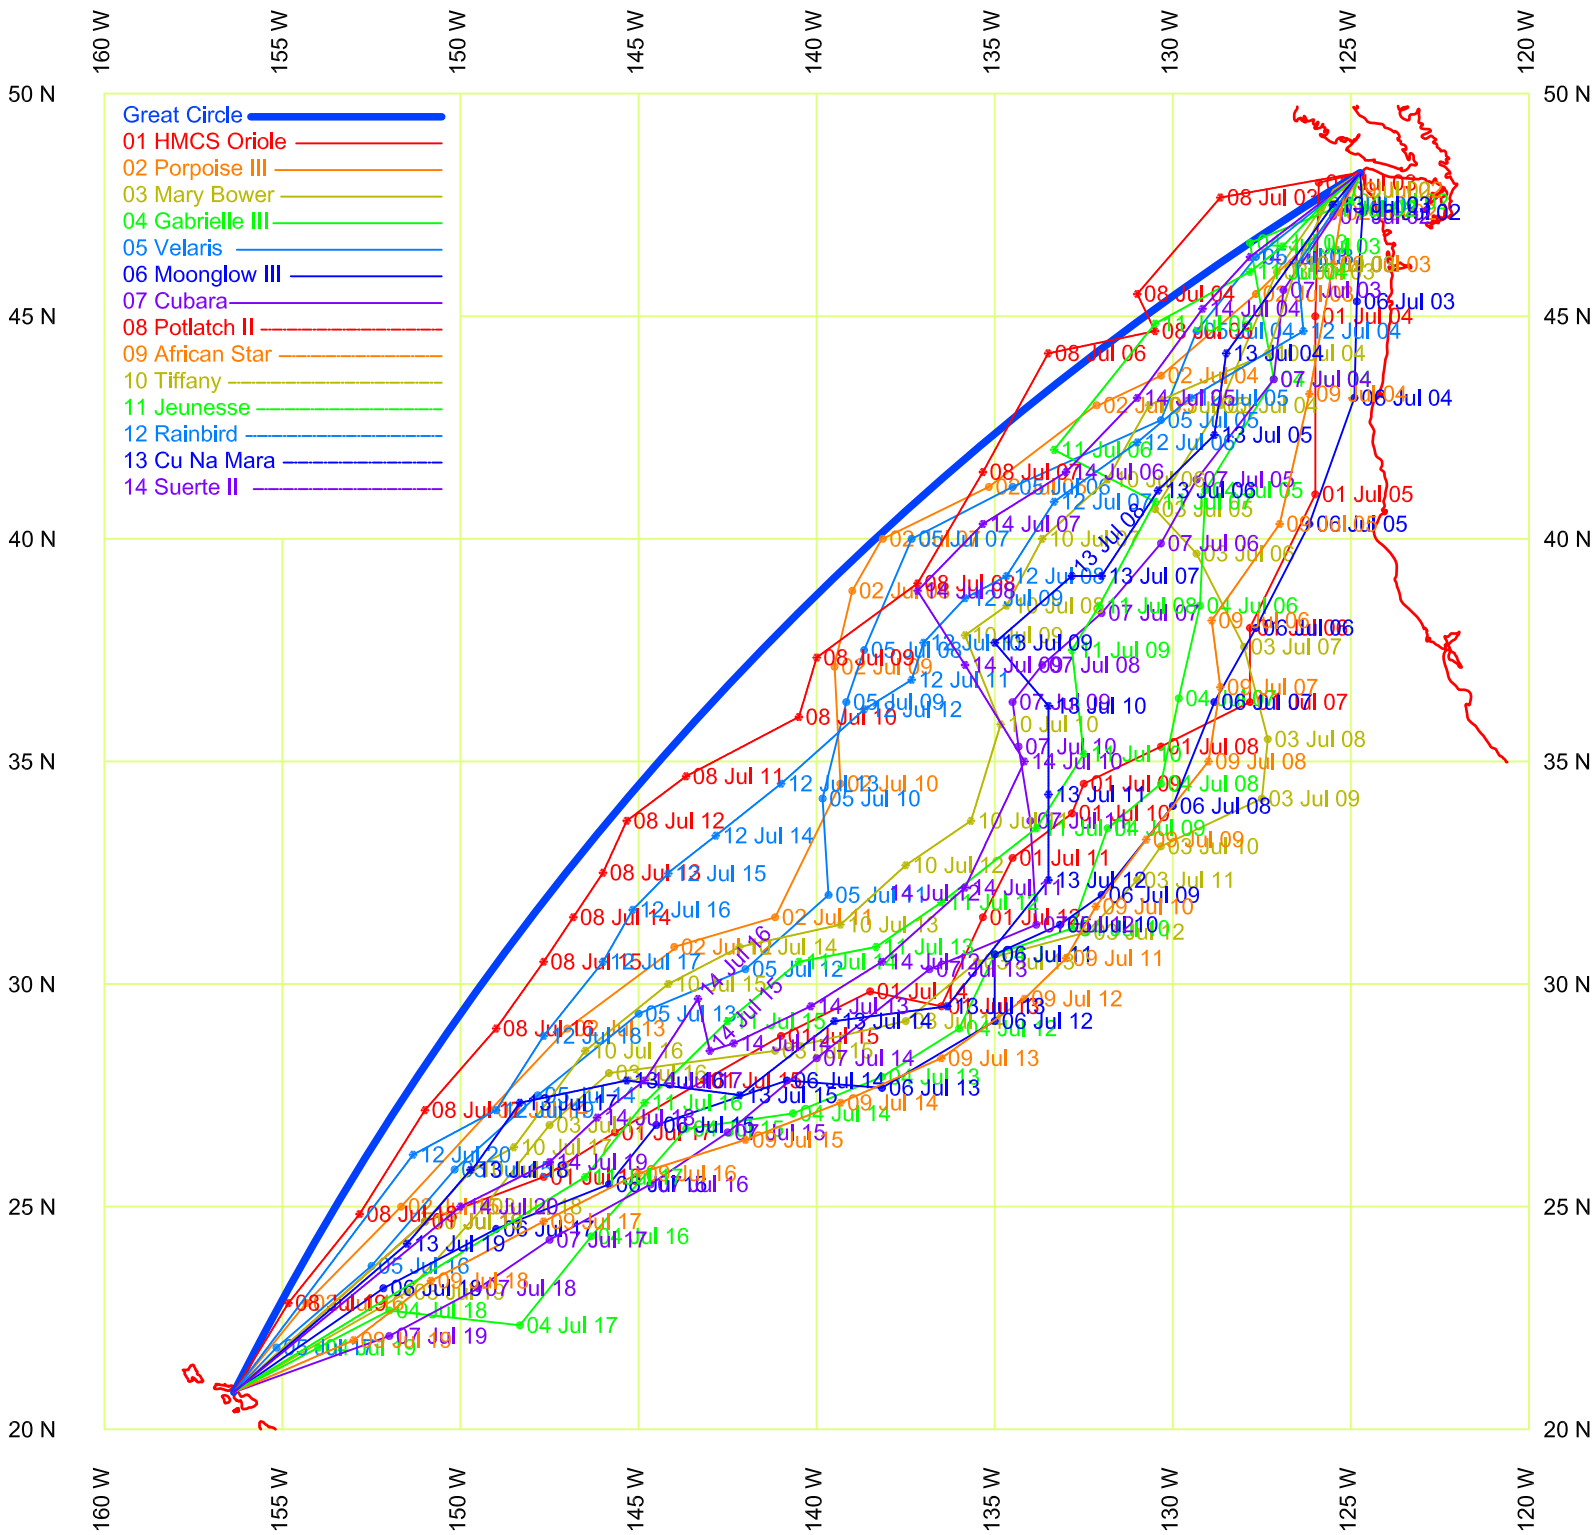

VIC-MAUI 1968 — ALL BOATS