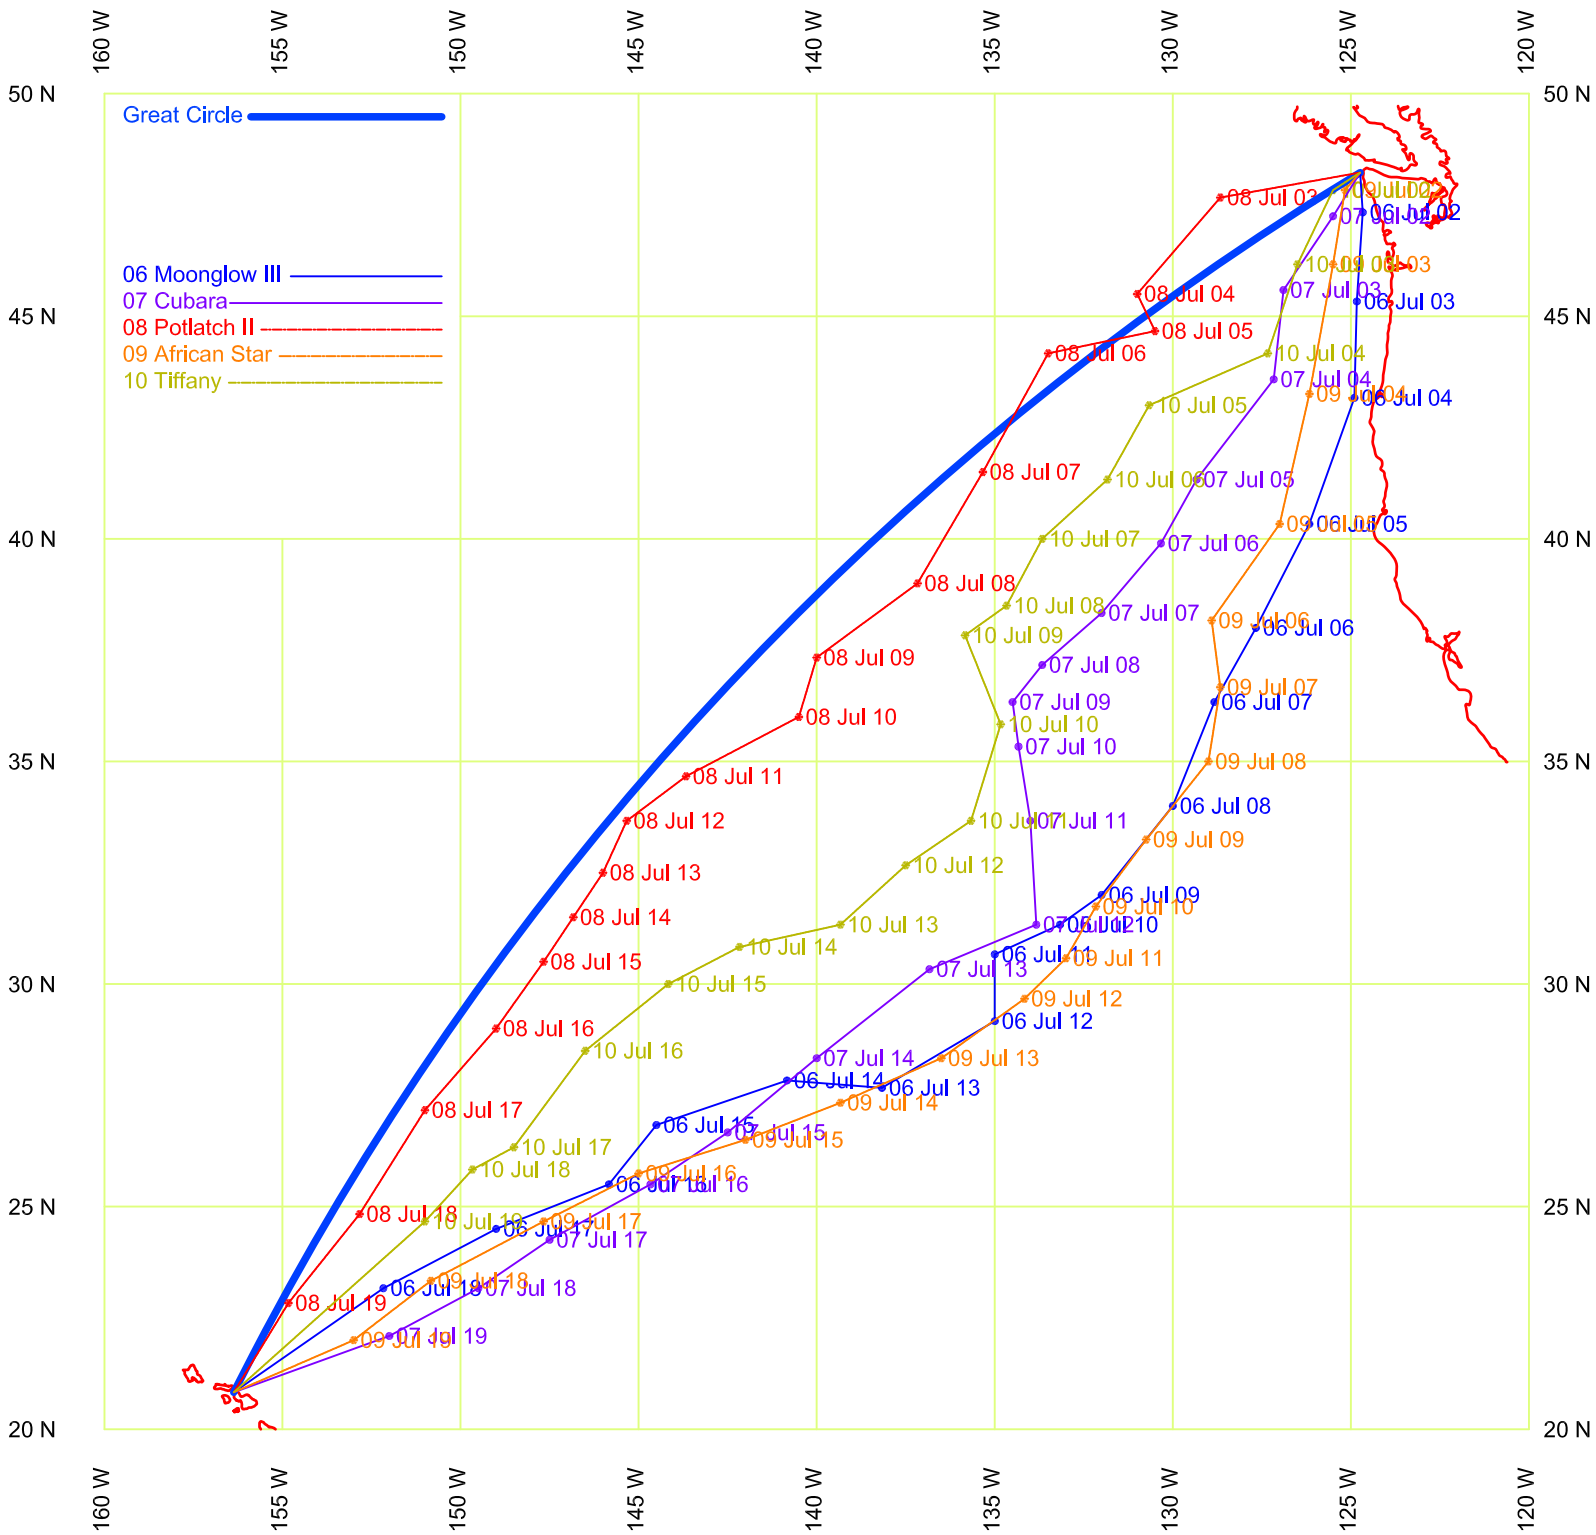

VIC-MAUI 1968 — CCA Class 2