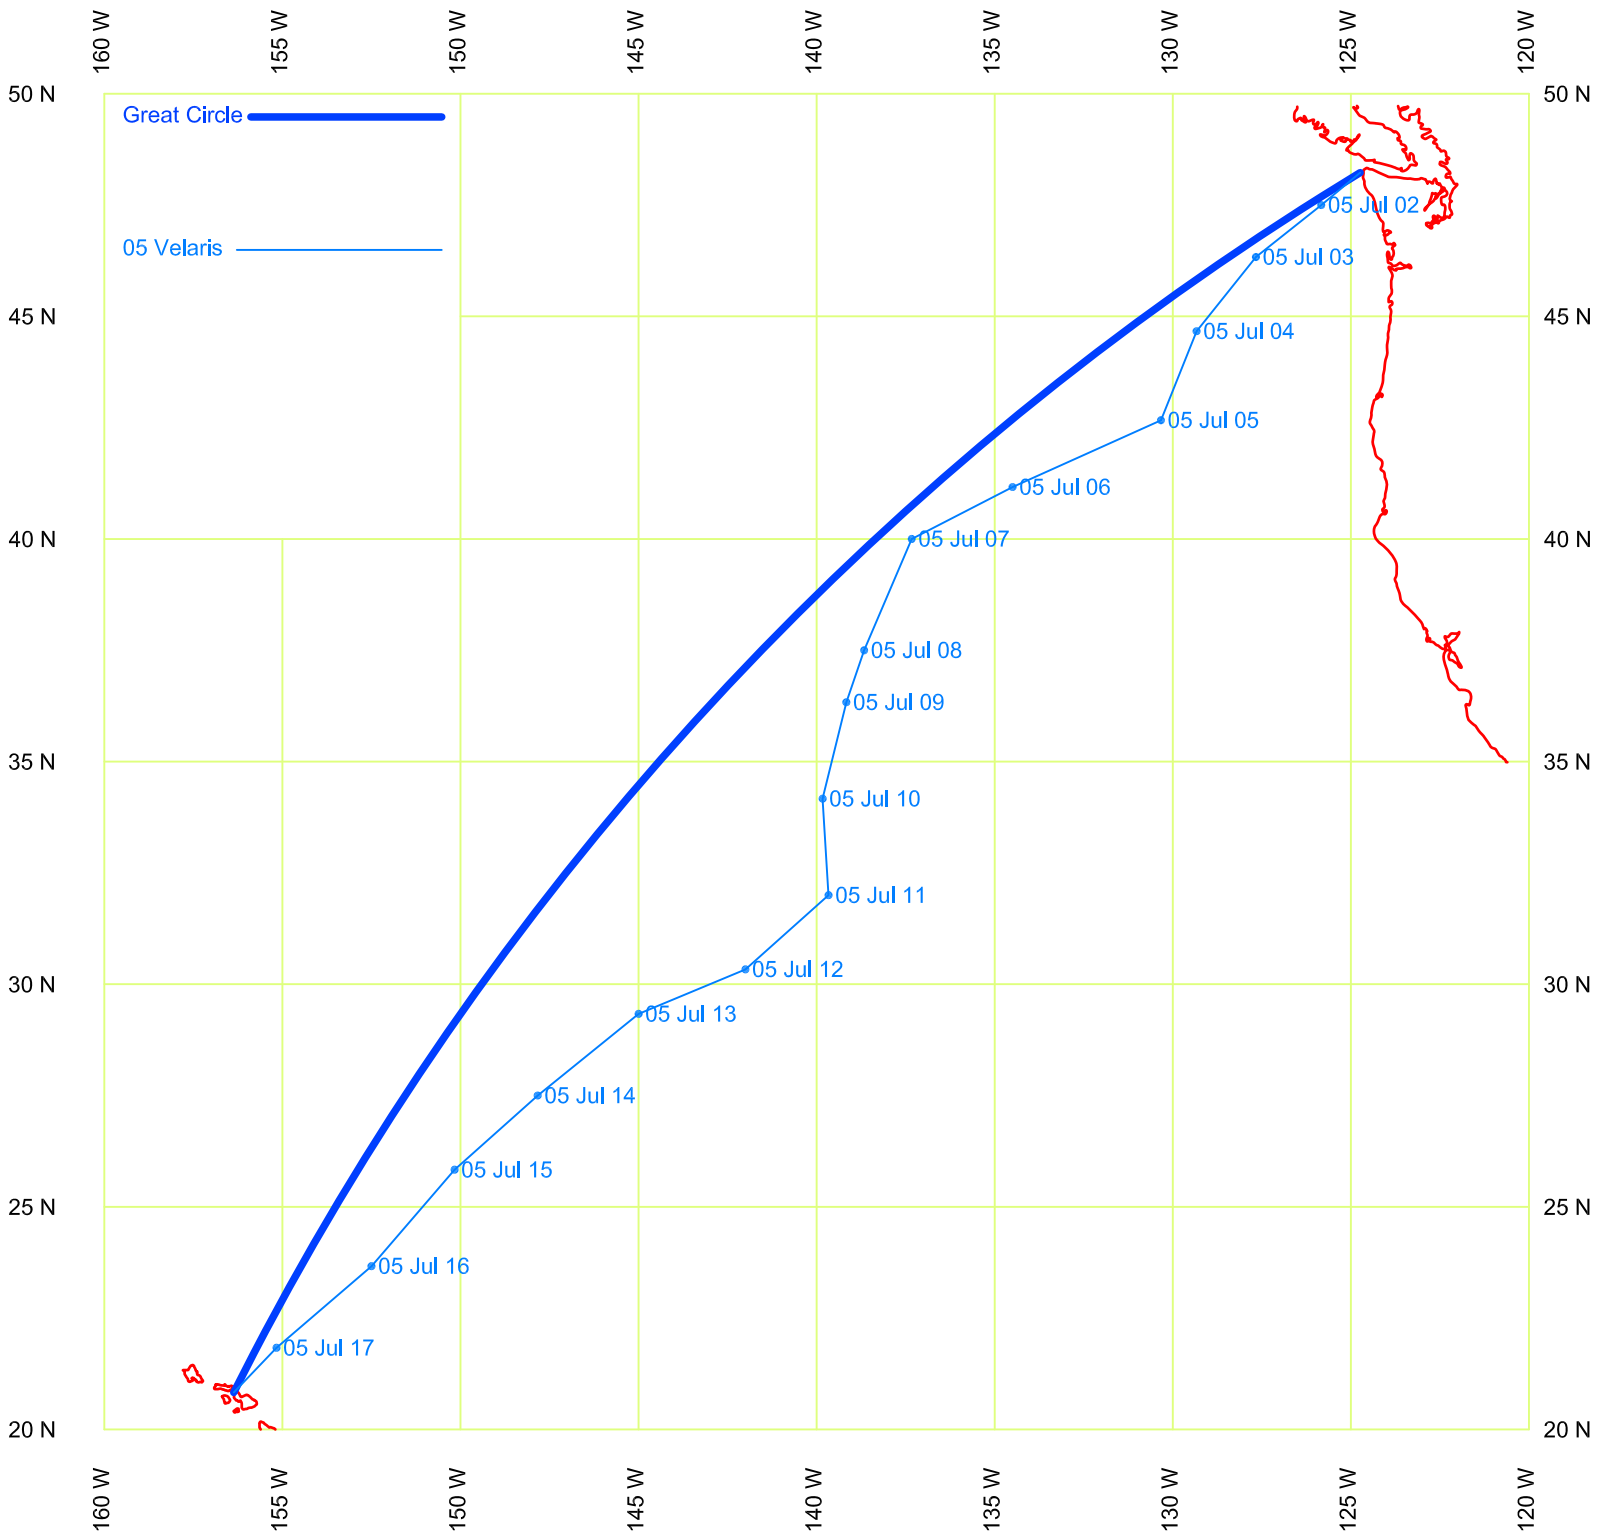

VIC-MAUI 1968 — ALL BOATS