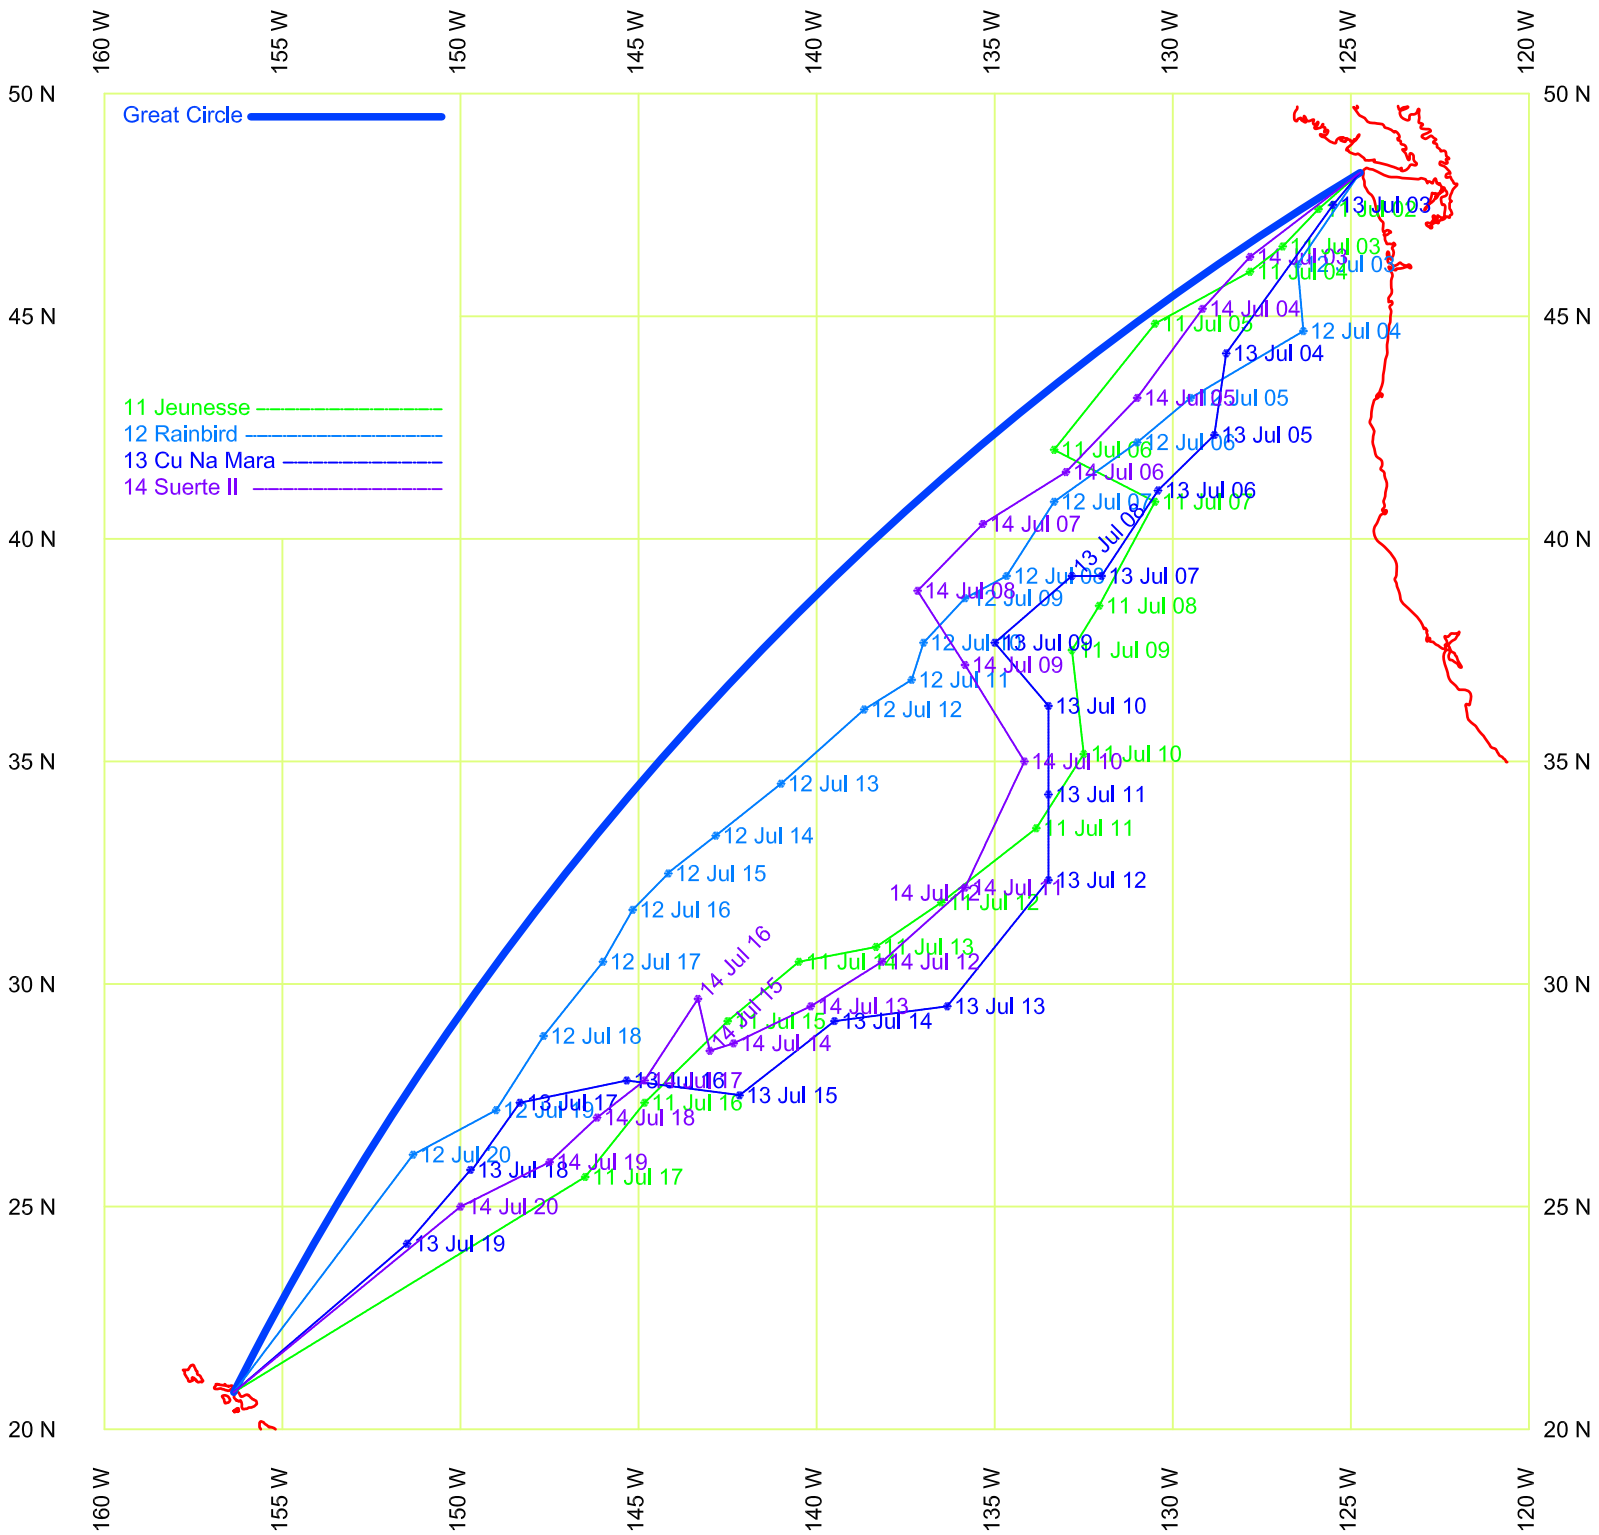

VIC-MAUI 1968 — CCA Class 3