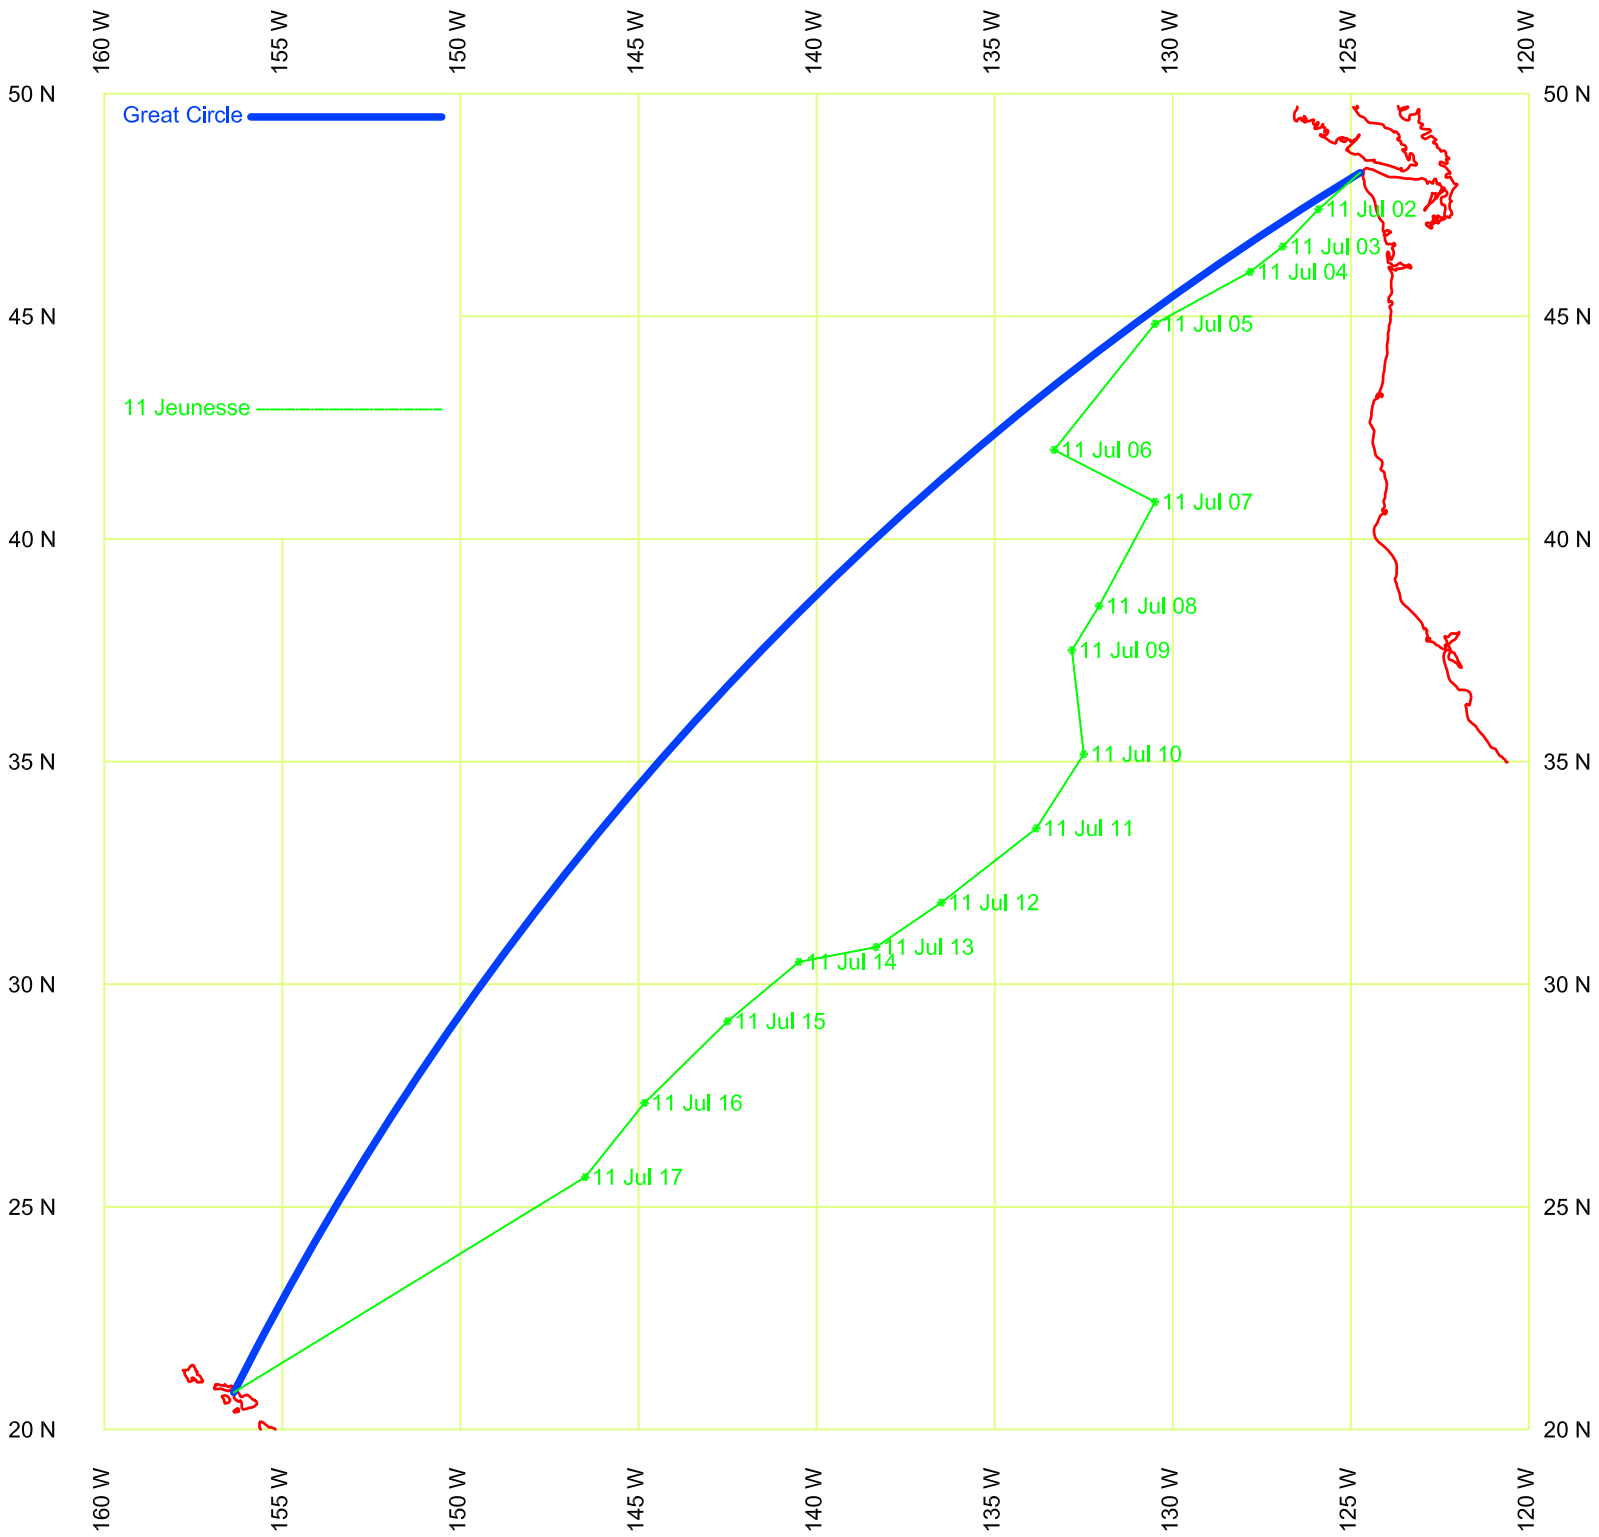

VIC-MAUI 1968 — ALL BOATS