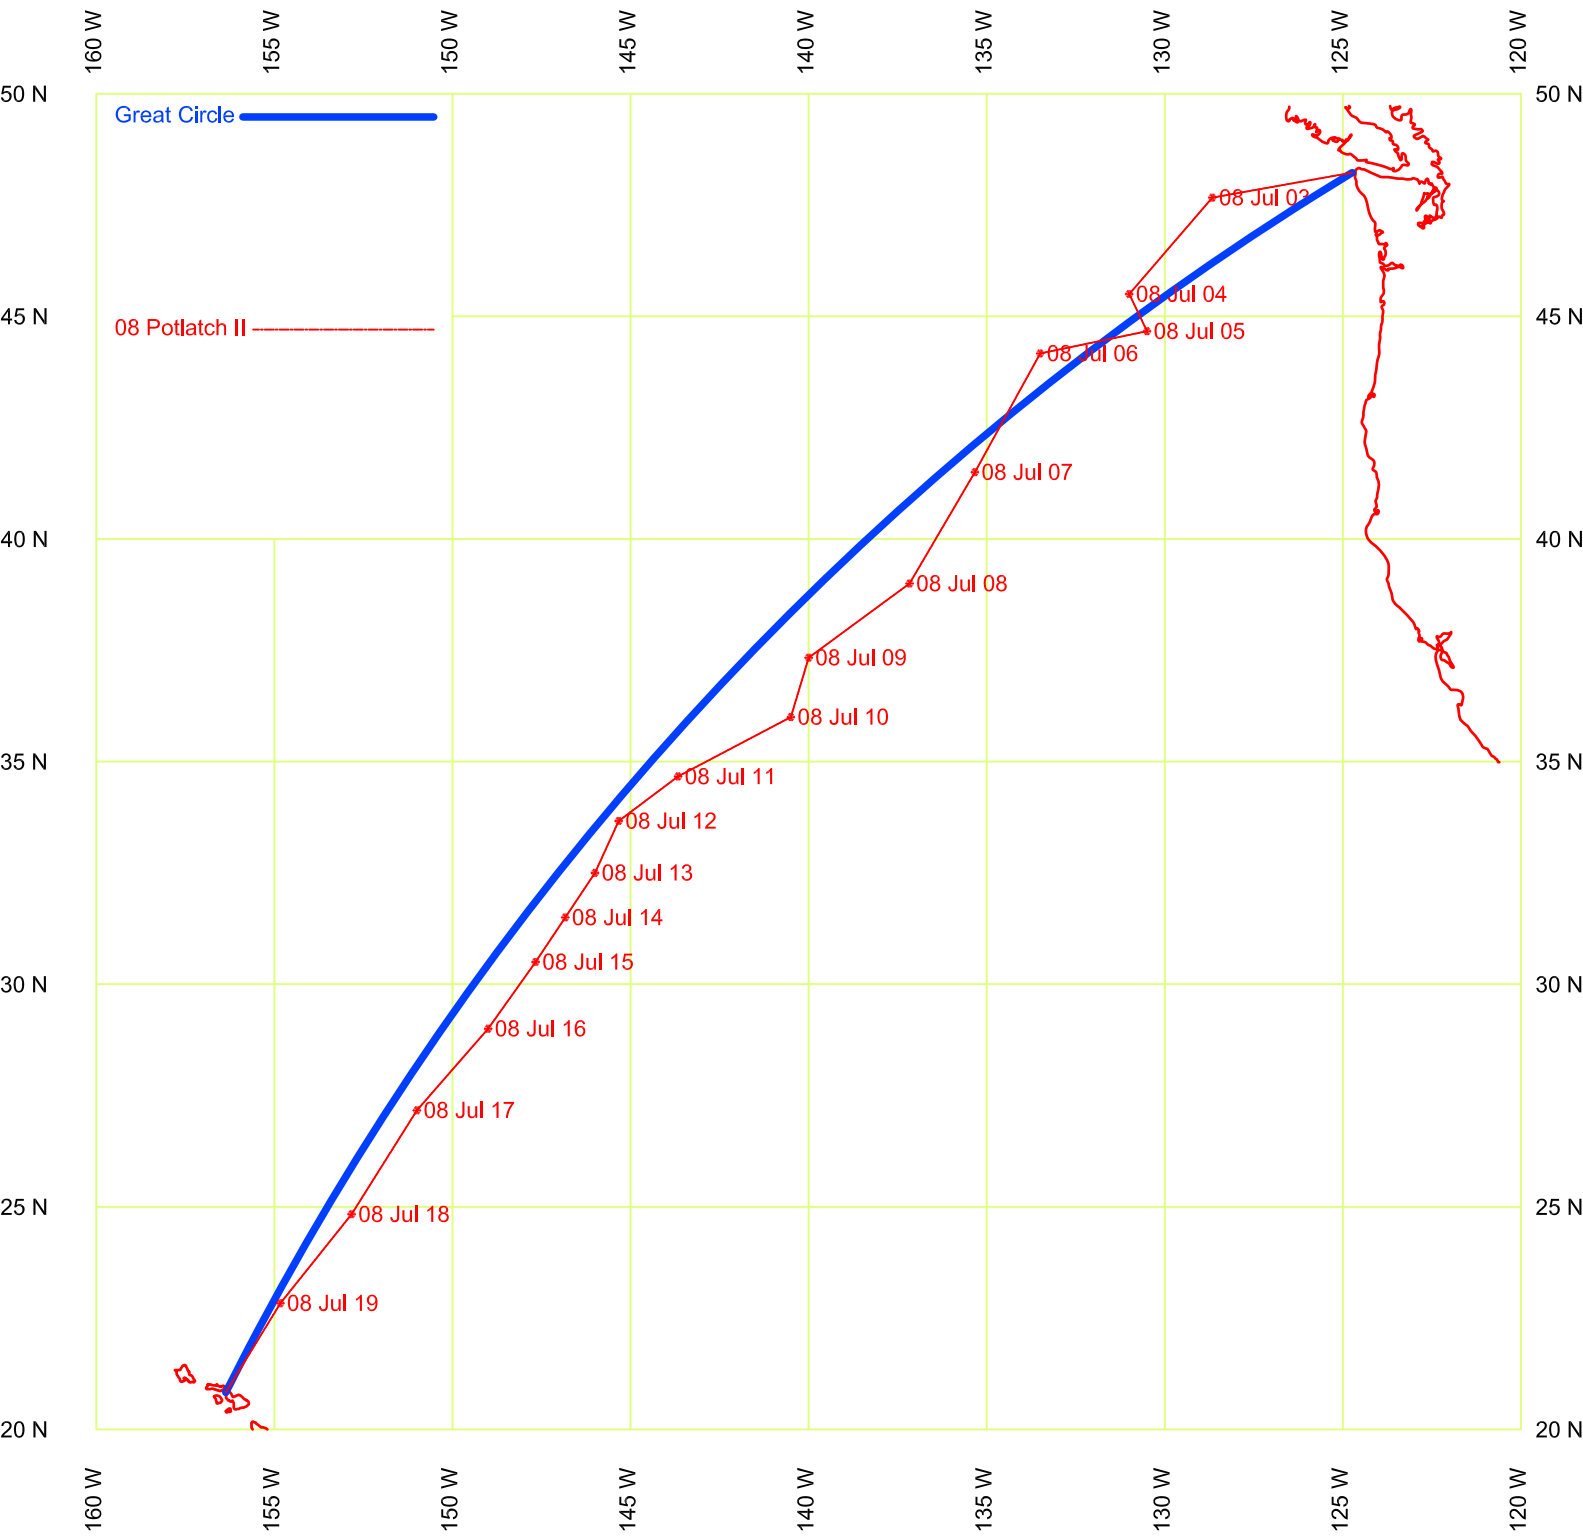

VIC-MAUI 1968 — ALL BOATS