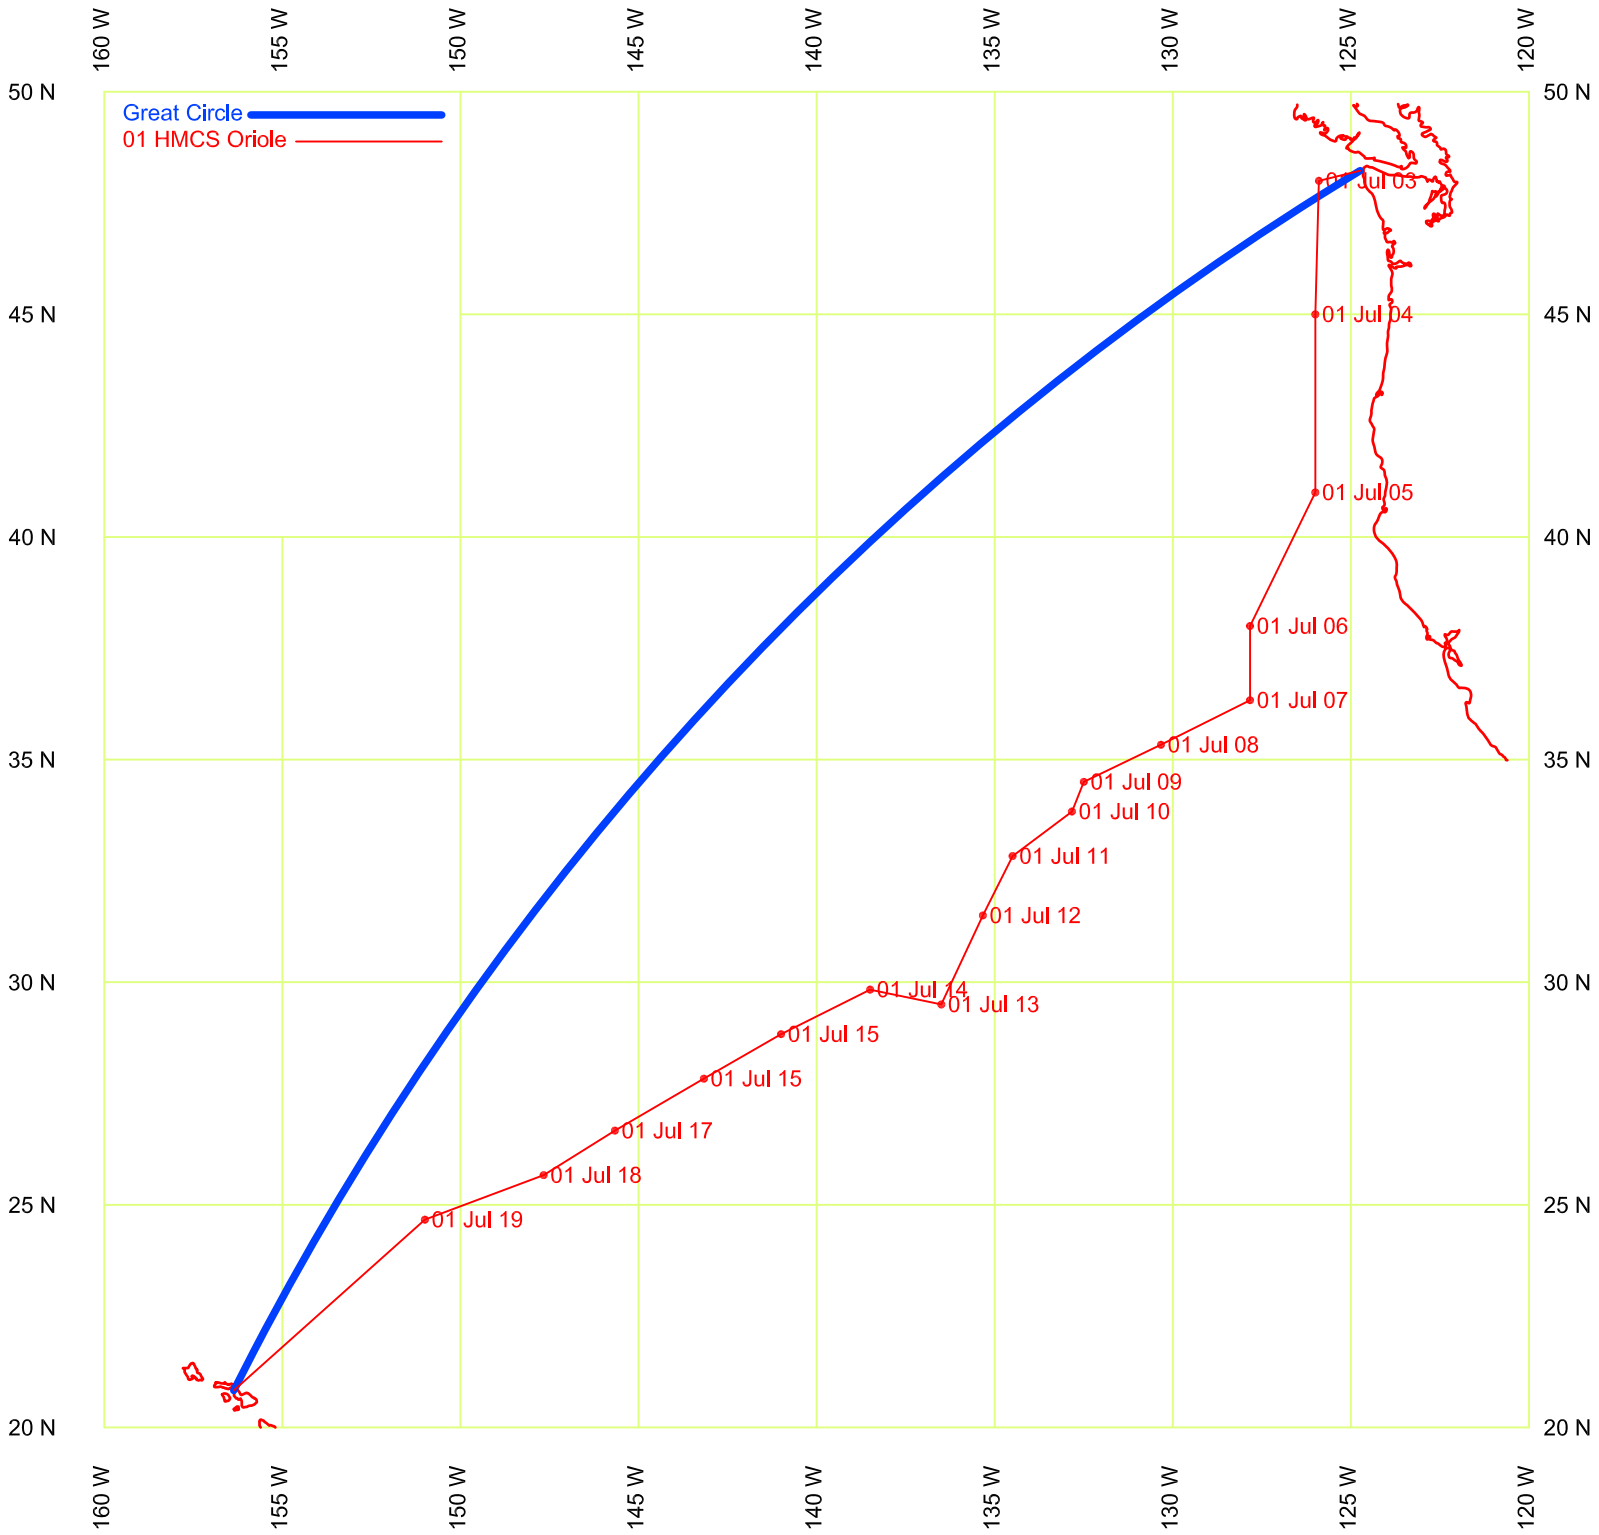

VIC-MAUI 1968 — ALL BOATS