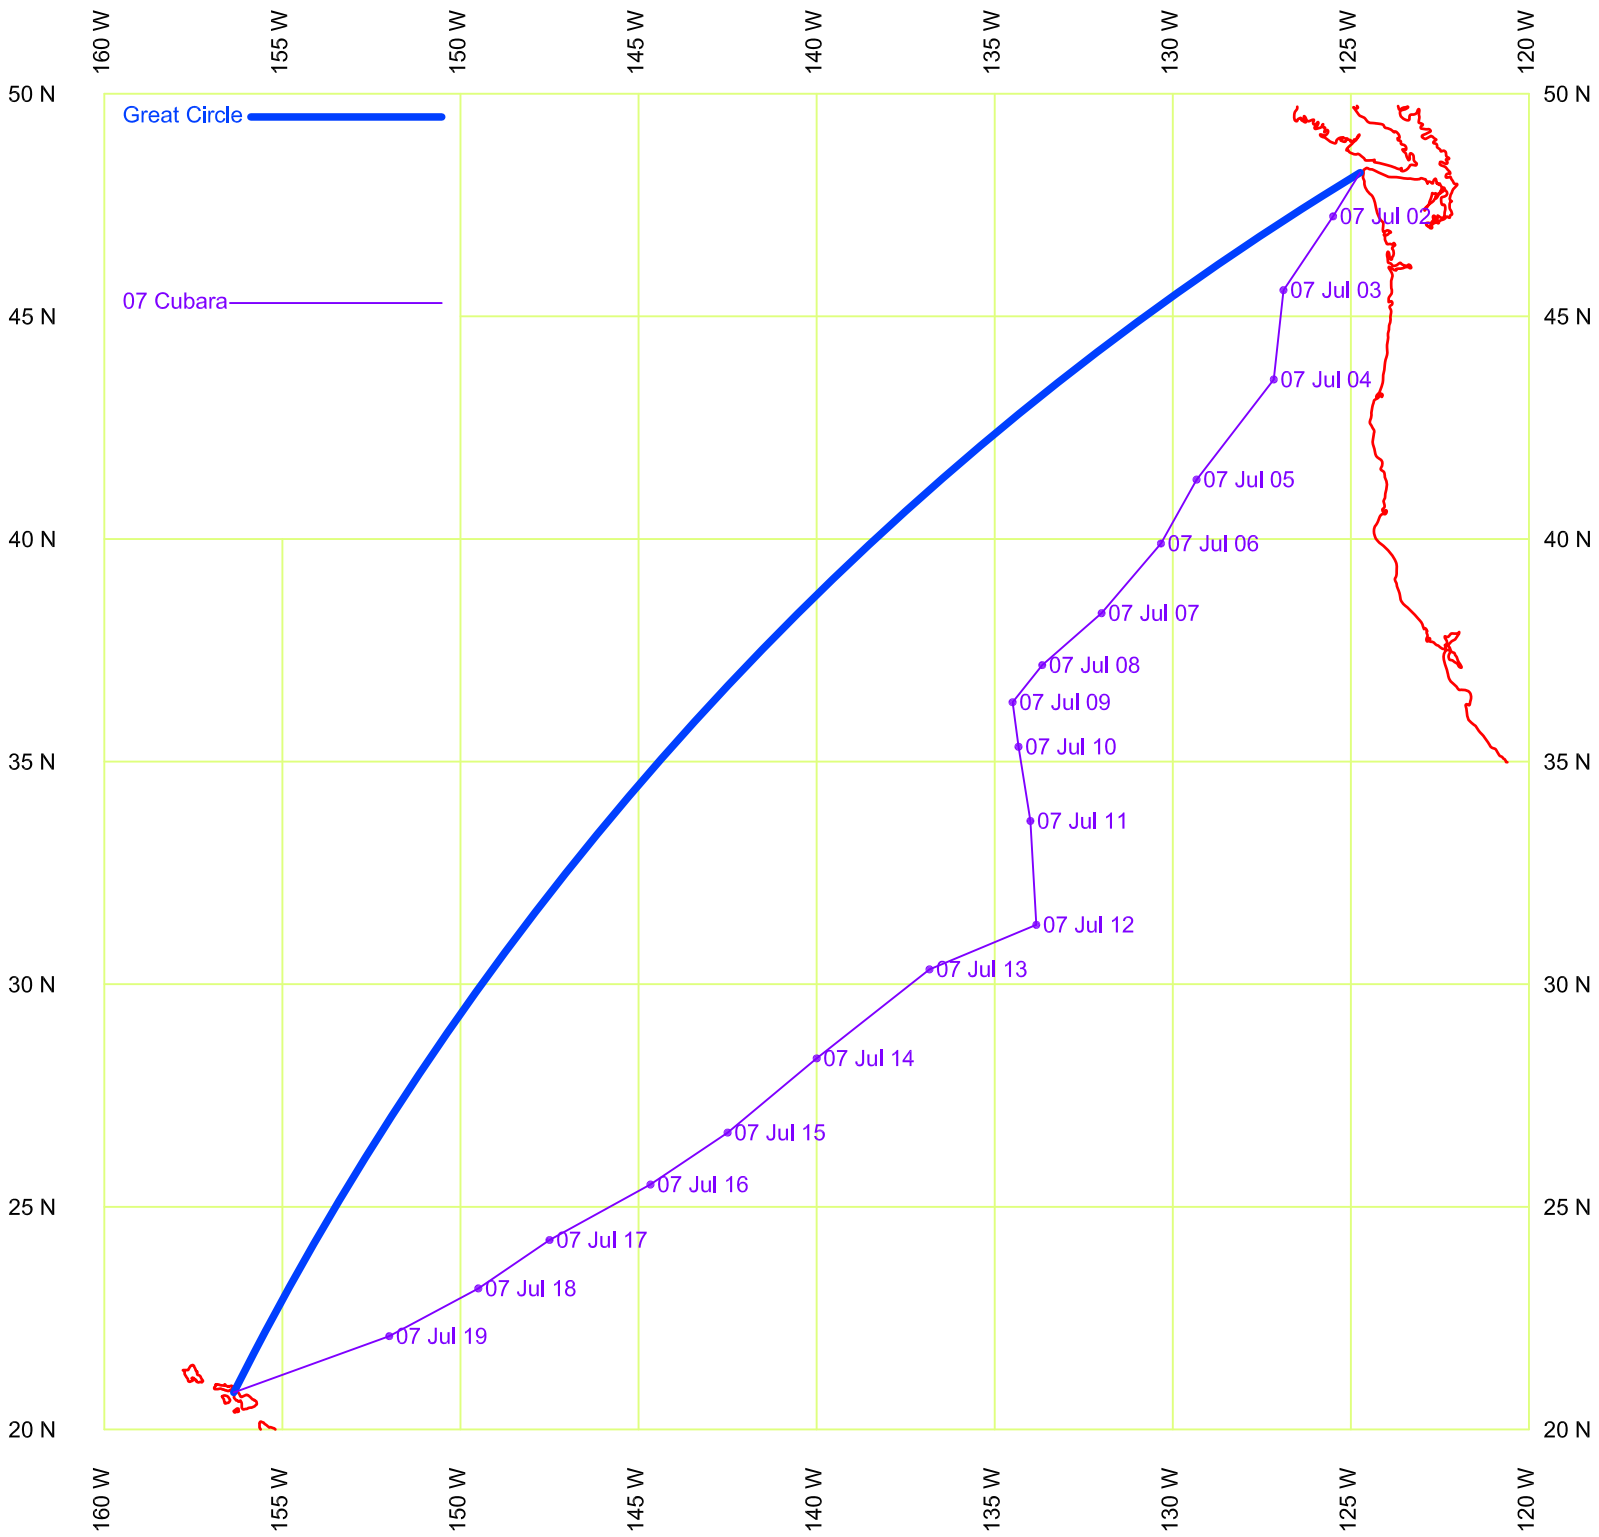

VIC-MAUI 1968 — ALL BOATS