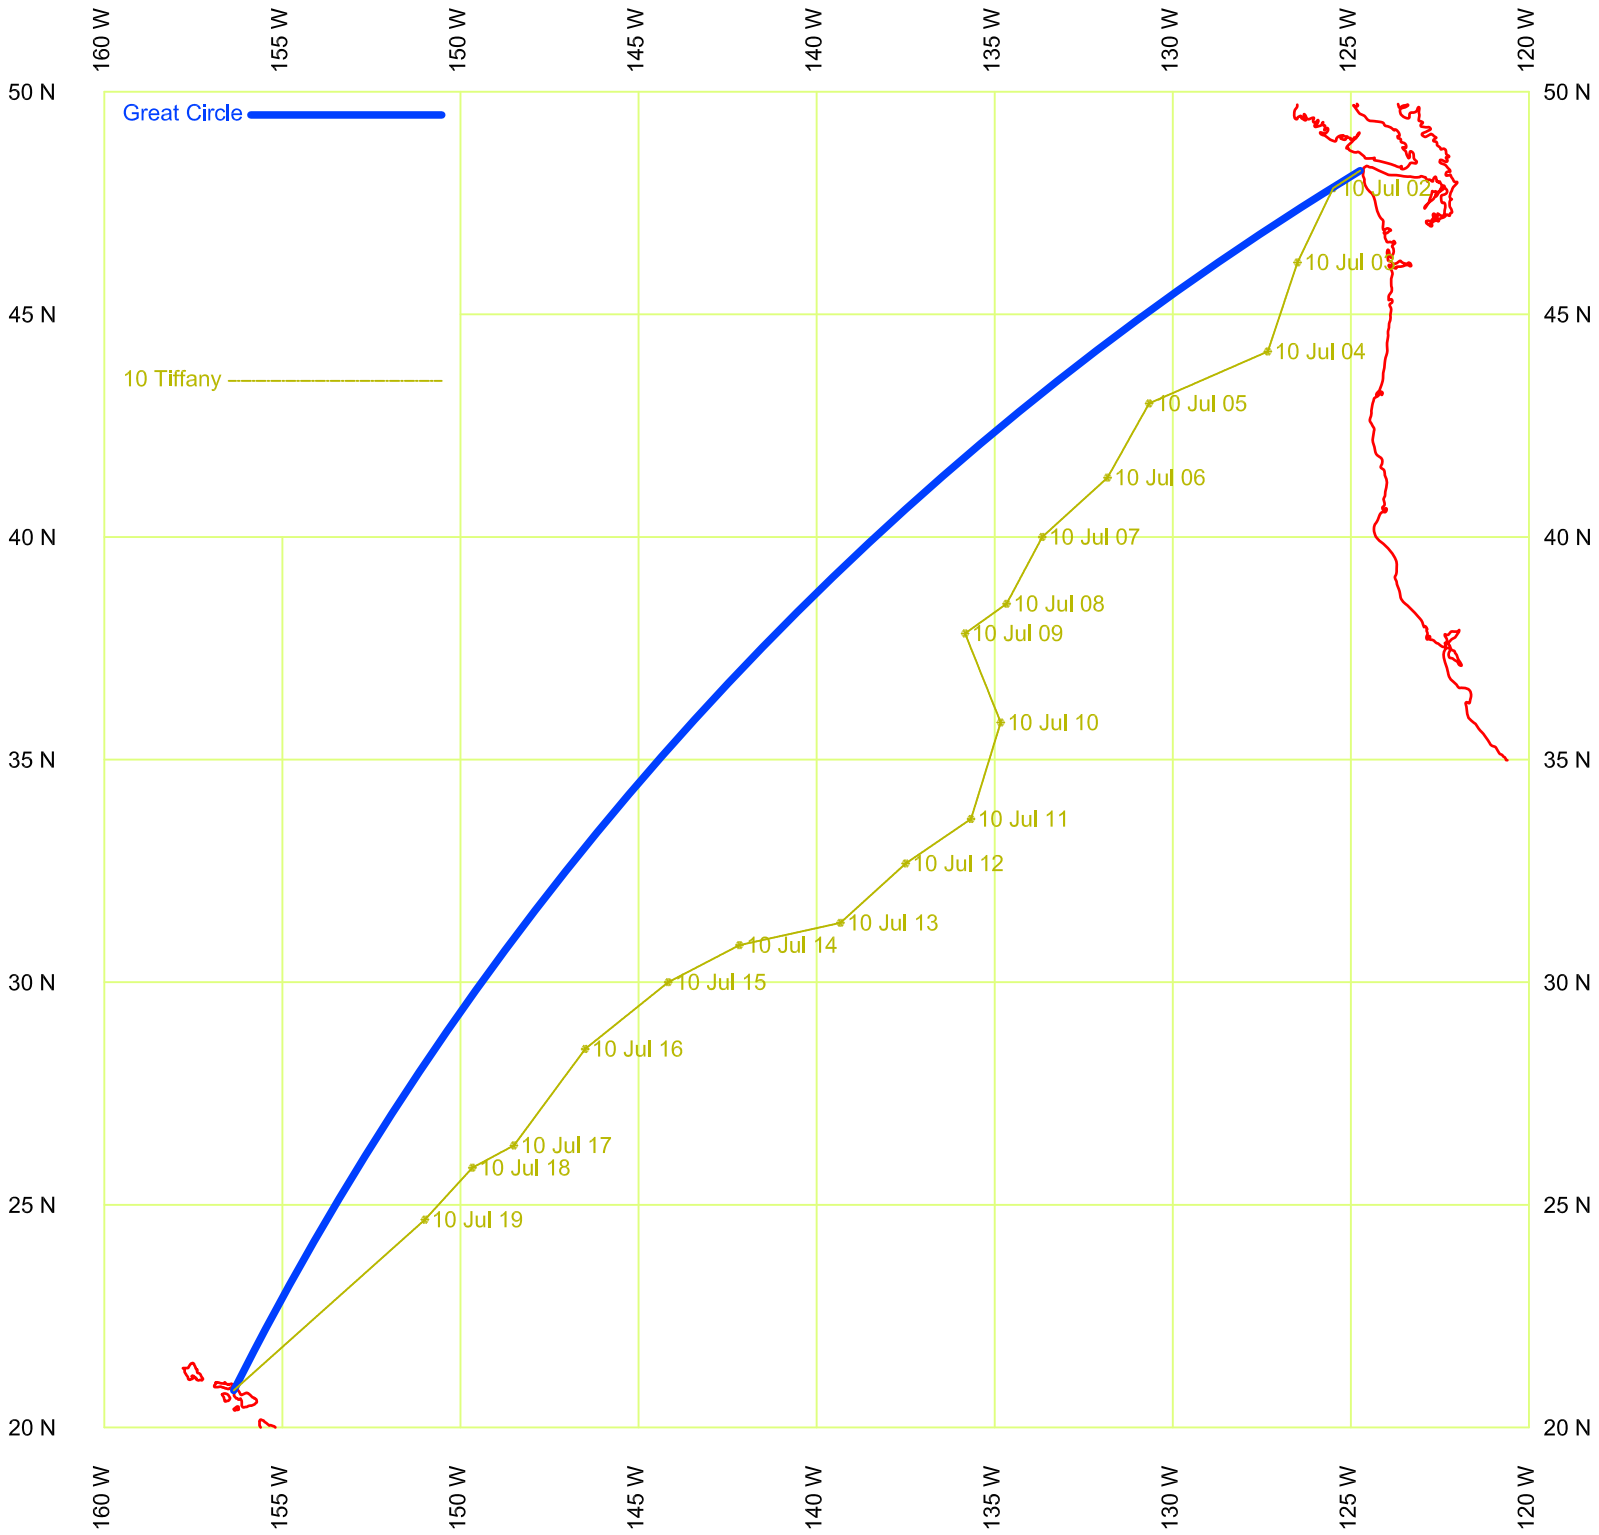

VIC-MAUI 1968 — ALL BOATS