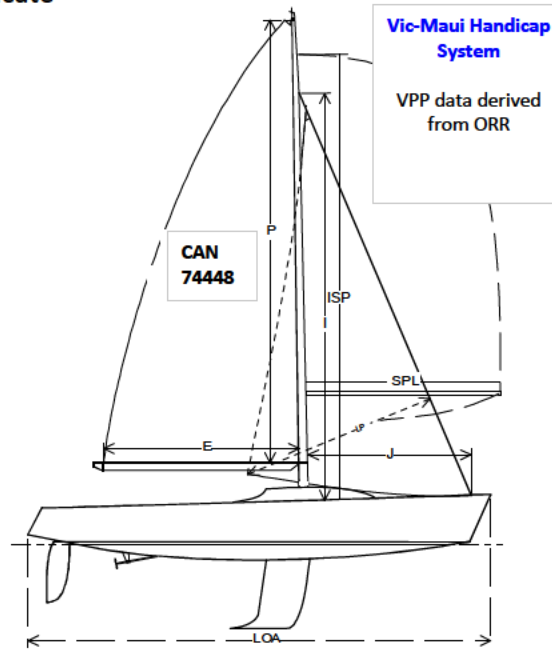

2014 Vic-Maui VMHS Certificate

YACHT NAME: **AVALON**
SAIL NUMBER: 74448
ADDRESS: [REDACTED]
 Signature:

CERTIFICATE#: **EXPERIMENTAL**
ISSUED DATE: June 17, 2014
YEAR VALID: Vic-Maui 2014 Only
CLASS: Contest 44WK
BUILDER: Contest/Conyplex
OFFSETS FILE: hc47001
MEASUREMENT:
Freeboard Date: 14-01-12
Inclining Date: 14-01-12
RIG TYPE: Sloop
SPINNAKER TYPE: Symmetric
KEEL TYPE: Fixed, Wing
PROP INSTALL: Out of Aperture PRD:
PROP TYPE: 3 bld, Feathering PBW:

LOA	44.25	DRAFT	6.2
Rated L		ECE	
BMAX	13.25	Wet AREA	534.0
Stability Index	127.1	PIPA	
LPS	116.3 (est.)	VCGD	
CREW	1962	VCGM	-0.023
Frbd Fwd M	3.56	RM2	
Frbd Aft M	4.87	RM20	
SG	1.022	RM40	
SFFP	2.165	RM60	
SAFP		RM80	
DISP Meas	39600 (est.)	MWT	
Water Ballast	0	MCG	